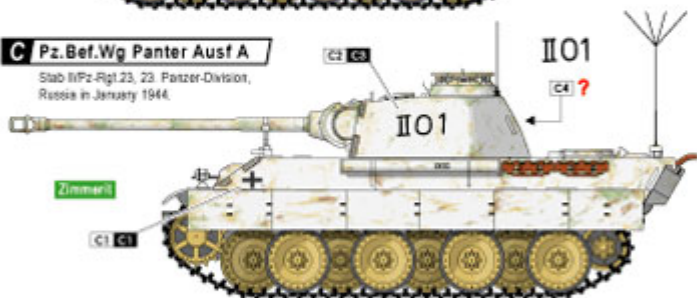

C Pz.Bef.Wg Panther Ausf A

Stab III Pz-Rgt 23, 23 Panzer-Division,
Russia in January 1944.