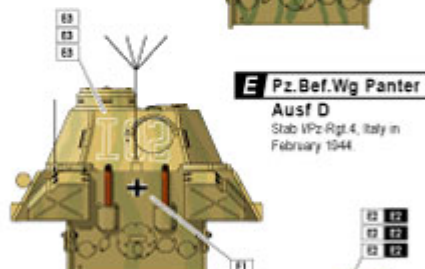

C Pz.Bef.Wg Panther Ausf A

Stab III Pz-Rgt 23, 23 Panzer-Division,
Russia in January 1944.