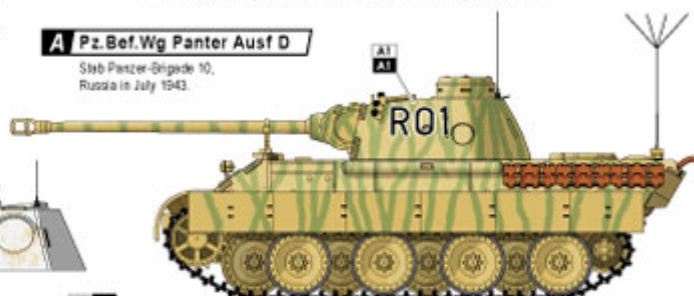

A Pz.Bef.Wg Panther Ausf D

Stab Panzer-Brigade 10,
Russia in July 1943.

Dunkel Gelb as base
Olivegrün (sprayed)
Rotbraun (sprayed)
White wash