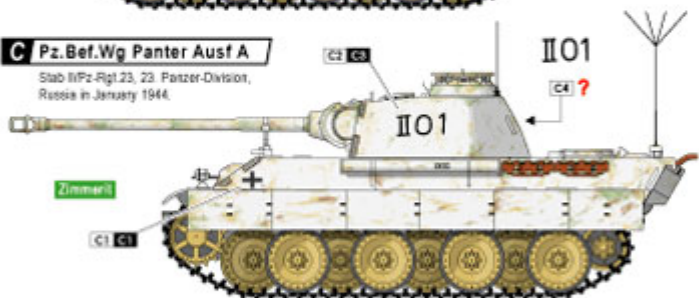

C Pz.Bef.Wg Panther Ausf A

Stab III Pz-Rgt 23, 23 Panzer-Division,
Russia in January 1944.