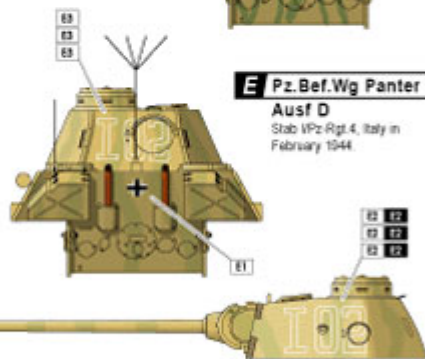

E Pz.Bef.Wg Panther Ausf D

Stab VPz-Rgt 4, Italy in
February 1944.