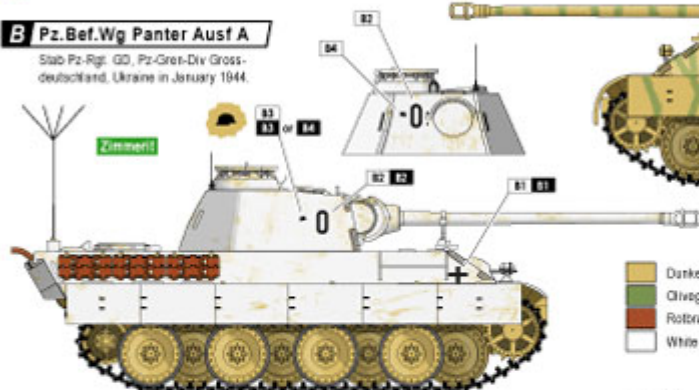

Befehlspanzer

German Command, Control and Observation
Armoured Combat Vehicles in World War Two

5

Bef.PzKpfw Panther Ausf D/A

This decal set is made in cooperation with
Riccardo Niccoli of RN Publishing using his research
and the book by the same name, 'Befehlspanzer' #1.

1/35 35-C 1061

scale

Printed in China
Artwork by Johan Lezell
Produced by Star Decals Sweden
Copyright Star Decals 2017

wet transfers

B Pz.Bef.Wg Panther Ausf A