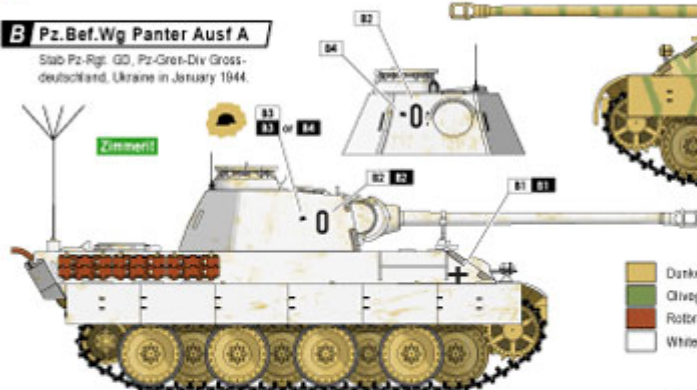

German Command, Control and Observation
Armoured Combat Vehicles in World War Two

5

Bef.PzKpfw Panther Ausf D/A

This decal set is made in cooperation with
Riccardo Niccoli of RN Publishing using his research
and the book by the same name, 'Befehlspanzer' #1.

1/35 35-C 1061

scale

Printed in China
Artwork by Johan Lexell
Produced by Star Decals Sweden
Copyright Star Decals 2017

wet transfers

B Pz.Bef.Wg Panther Ausf A