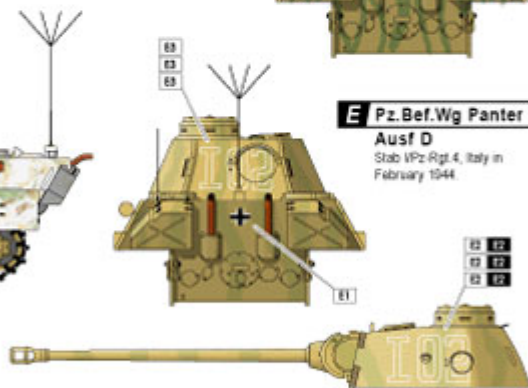

E Pz.Bef.Wg Panther Ausf D

Stab VPz-Rgt 4, Italy in
February 1944.