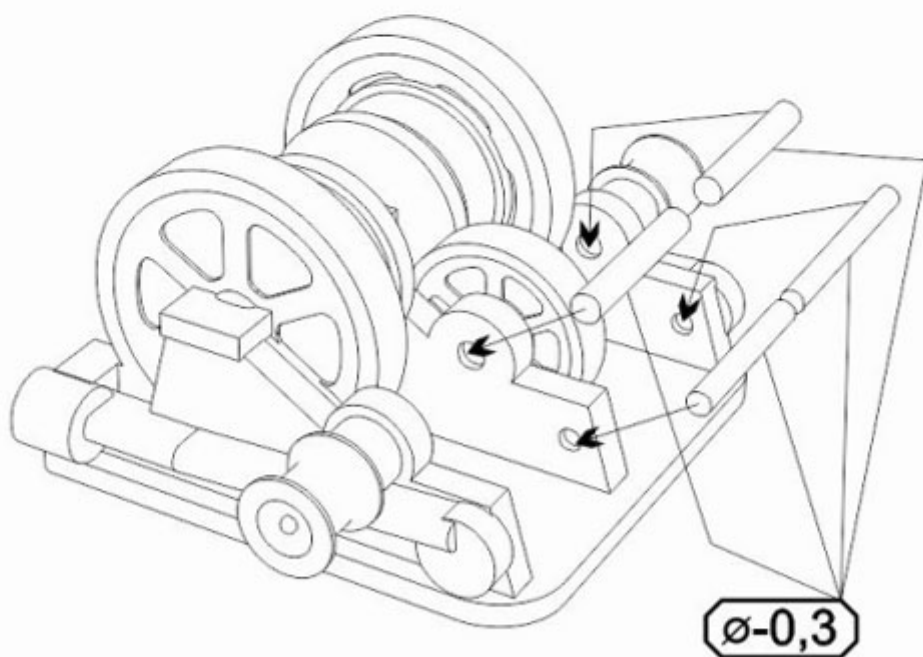

Producent: **AJM Models** (Polska)**Polecamy!**

**Anchor Wind
for passenger
liners and auxiliaries**

**SCALE
1:700**

**No. D-048
4 to a pack**

**MADE IN
POLAND**

www.ajmmodels.pl

JadarHobby