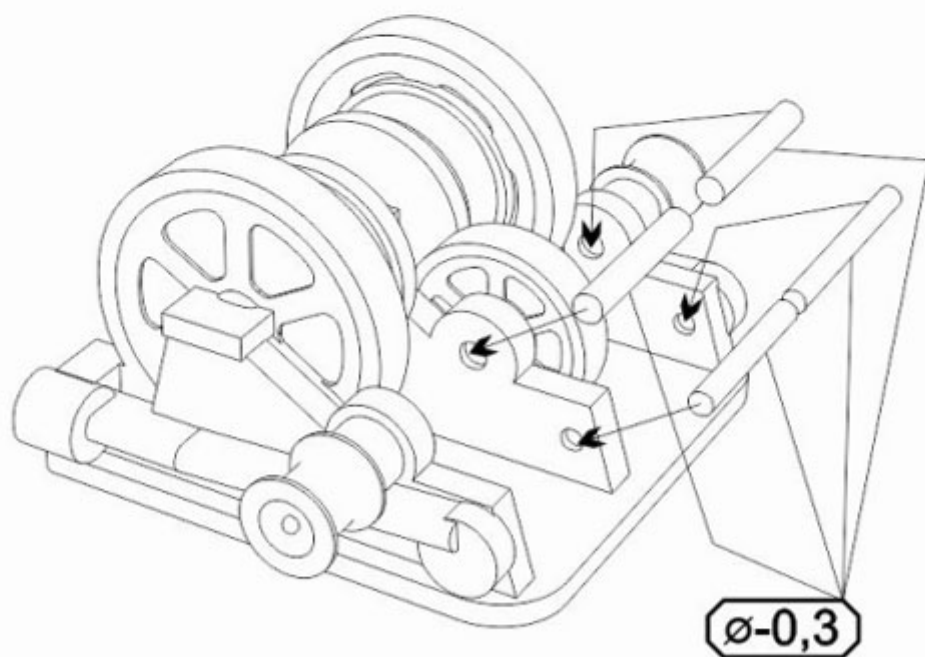

Producent: **AJM Models** (Polska)**Polecamy!**

**Anchor Wind
for passenger
liners and auxiliaries**

**SCALE
1:700**

**No. D-048
4 to a pack**

**MADE IN
POLAND**

www.ajmmodels.pl

JadarHobby