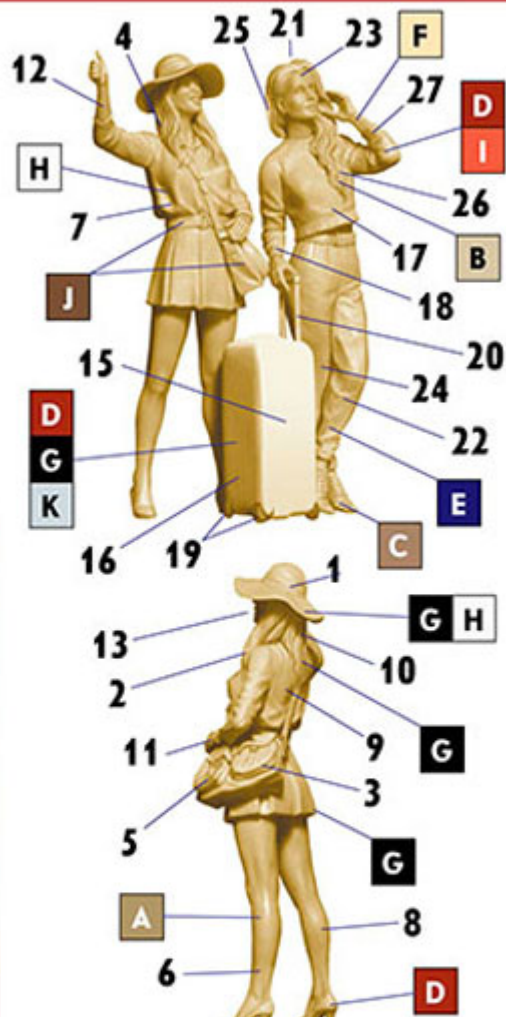

Pudełko zawiera dwie bardzo ładne figurki z twardego plastiku. Wszystkie wymagają sklejania i malowania.

Instrukcję składania wydrukowano na tylnej stronie pudełka

Uwaga: zestaw nie zawiera kleju i farb, które należy dokupić osobno.

Producent: **Master Box Ltd** (Ukraina)

Polecamy!

Hitchhikers - Erica and Kery

JadarHobby

Truckers series. Kit №1

This kit includes parts for the assembly of two figures of girls.
Attention! This set requires both glue and paint in order to be completed. Not included.
This kit is not completed by the model of the truck.

**Illustration V. Petelin
Sculptor A. Gagarin**

Truckers series. Kit No1. Hitchhikers - Erica and Kery

This series consists of:

24041

24042

24043

24044

24045

24046

Color	Vallejo	Lifecolor	TAMIYA	Mastercolor
A	804	LC 56	XF 52	43
B	837	LC 15	XF59	44
C	876	LC 36	XF 52	44
D	908	LC 06	X27	3
E	925	LC 10	X4	5
F	928	LC 21	XF15	51
G	950	LC 02	X1	2
H	951	LC 01	X2	1
I	956	LC 56	XF7	59
J	984	LC 37	XF10	41
K	997	LC 74	X32	159