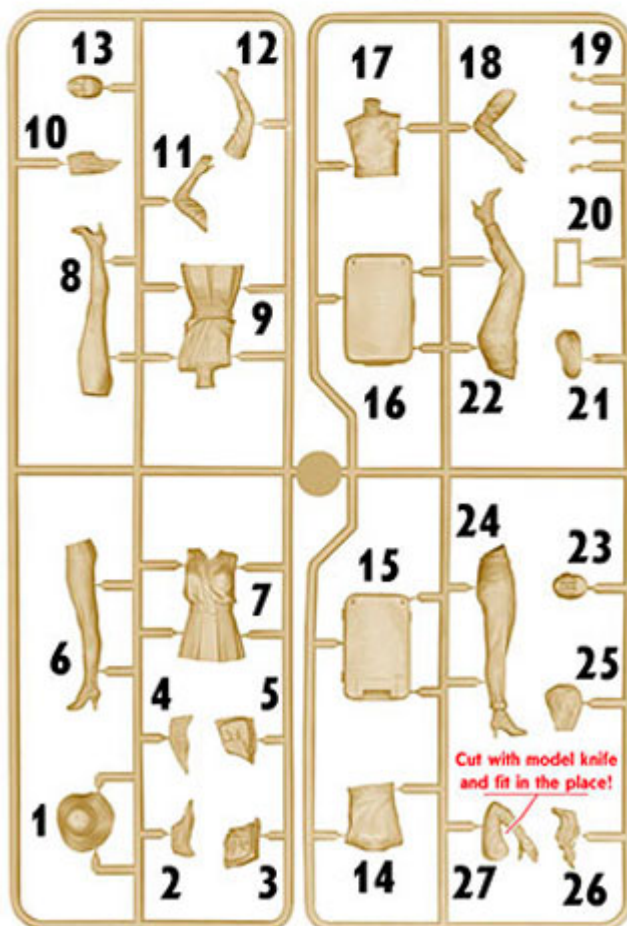

Producent: **Master Box Ltd** (Ukraina)

Polecamy!

Hitchhikers - Erica and Kery

JadarHobby

Truckers series. Kit №1

This kit includes parts for the assembly of two figures of girls.
Attention! This set requires both glue and paint in order to be completed. Not included.
This kit is not completed by the model of the truck.

**Illustration V. Petelin
Sculptor A. Gagarin**

Truckers series. Kit No1. Hitchhikers - Erica and Kery

This series consists of:

24041

24042

24043

24044

24045

24046

Color	Vallejo	Lifecolor	TAMIYA	Mastercolor
A	804	LC 56	XF 52	43
B	837	LC 15	XF59	44
C	876	LC 36	XF 52	44
D	908	LC 06	X27	3
E	925	LC 10	X4	5
F	928	LC 21	XF15	51
G	950	LC 02	X1	2
H	951	LC 01	X2	1
I	956	LC 56	XF7	59
J	984	LC 37	XF10	41
K	997	LC 74	X32	159