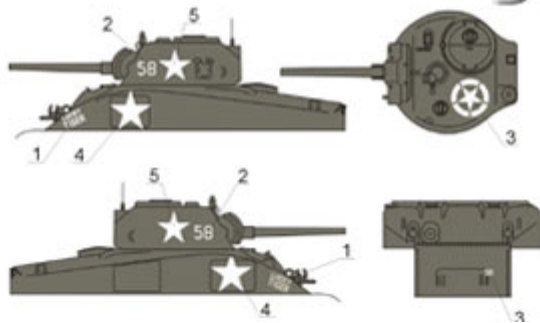

JadarHobby