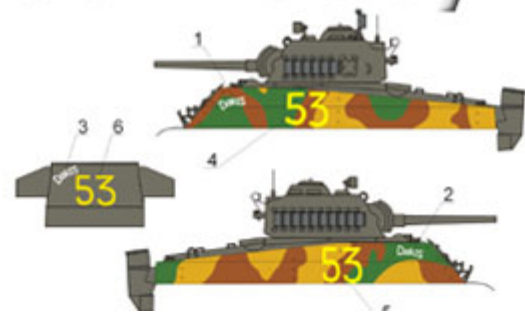

JadarHobby