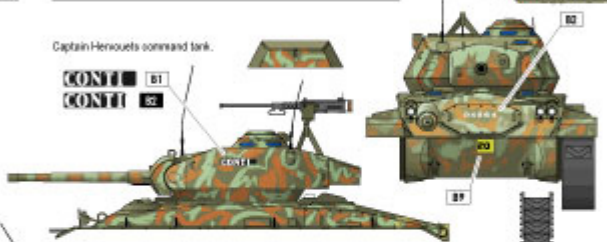

▲ All: **DIXMUDE II** **AUSTERLITZ**
Correct reg. numbers not known
94264
or
94264

Captain Henouels command tank.