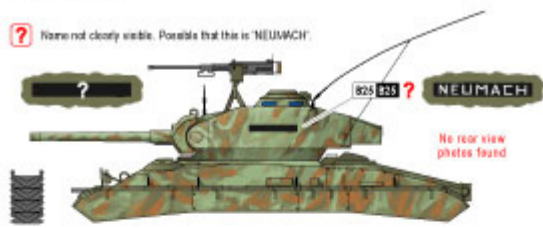

No rear view
photo found

Platoon 'Prest',
AUERS TAEDT, NEUMACH
and RATISSONNE.

▲ All:

B Continued

? Name not clearly visible. Possible that this is 'NEUMACH'.

The camouflage on top of the markings

- US Lusterless Olive Drab as base
- Red Brown
- Greenish Blue-Grey