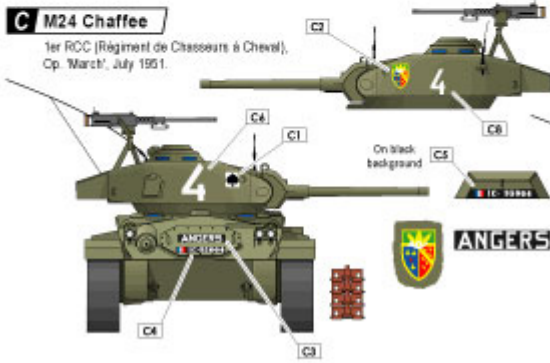

C M24 Chaffee

1er RCC (Régiment de Chasseurs à Cheval), Cp. 'Warci', July 1951.