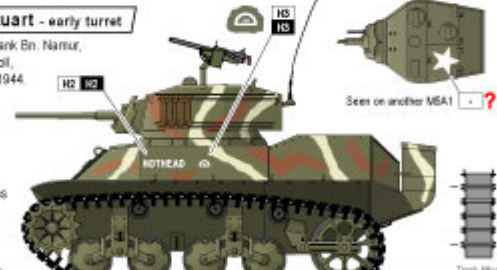

H M5A1 Stuart - early turret

4th Marine Tank Bn, Namur,
Kwajalein Atoll,
in February 1944

All:

HUNTER

- US Lusterless Olive Drab
- Brown
- White, Tan or Light Grey