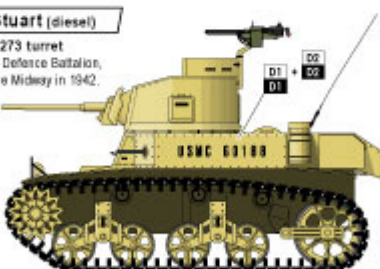

D M3 Stuart (diesel)

- D39273 turret
Marine Defence Battalion,
Possible Midway in 1942.

Sand

E M3A1 Satan - Flame tank

2nd Marine Tank Battalion, Saipan 1944.