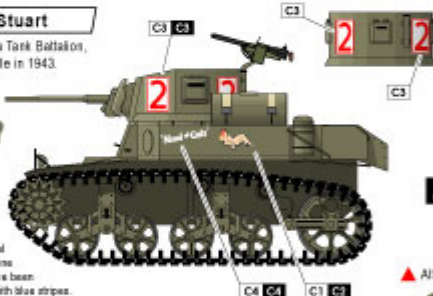

C M3A1 Stuart