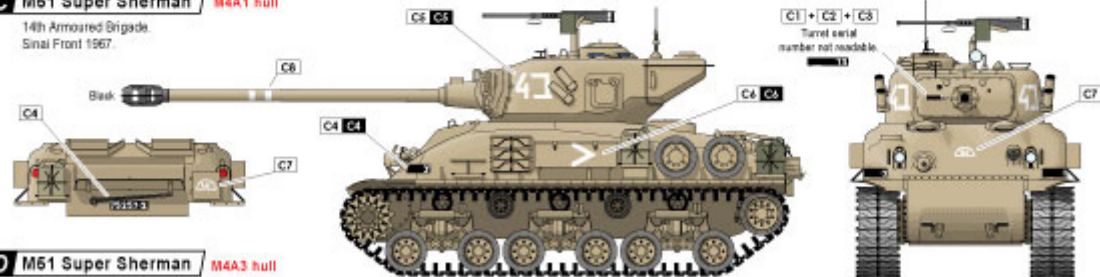

C M51 Super Sherman M4A1 hull

14th Armored Brigade. Sinai Front 1967.

[C1] + [C2] + [C3]
Turret serial number not readable.

D M51 Super Sherman M4A3 hull

14th Armored Brigade. Sinai Front 1967.