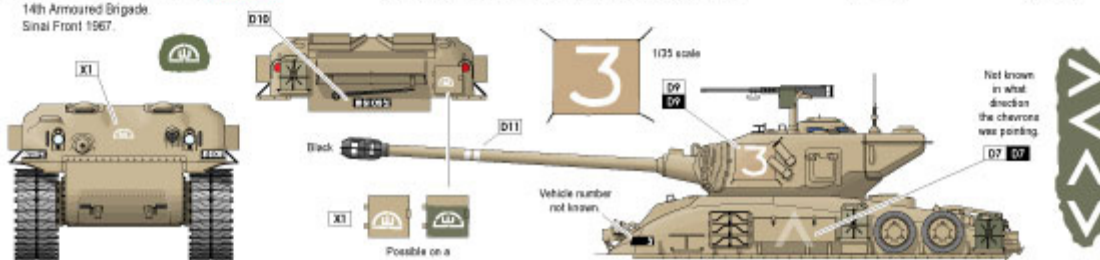

[X1] + [X1] + [X1] 816109