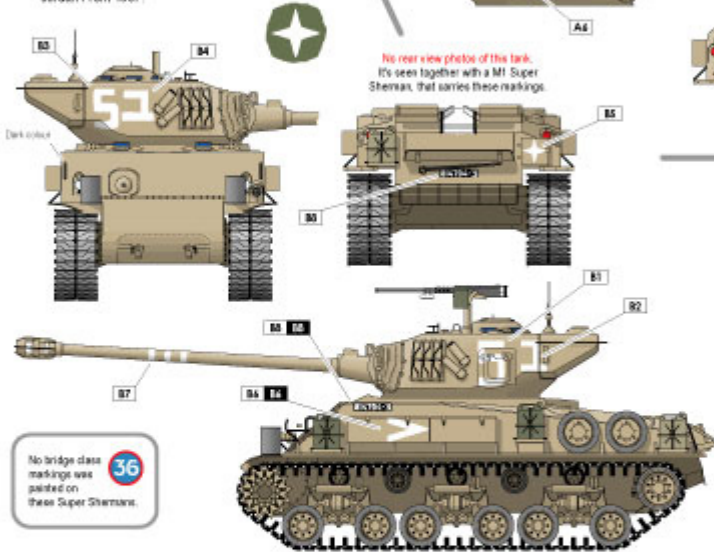

B M51 Super Sherman M4A3 hull

Jordan Front 1967.

[A1] + [A2] + [A3] + [A4]
Vehicle number not known. #1 and possible 4.