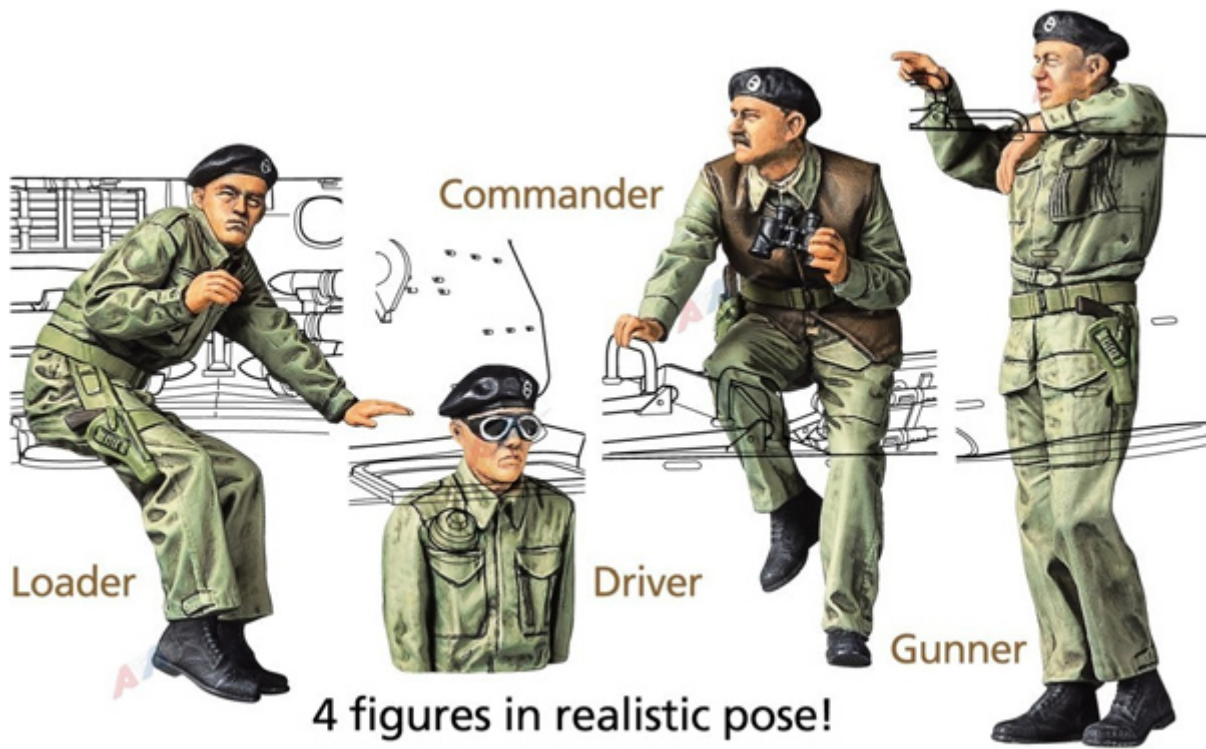

Jadar-Model Warszawa... #Salon Modelarski - Raj dla modelarzy