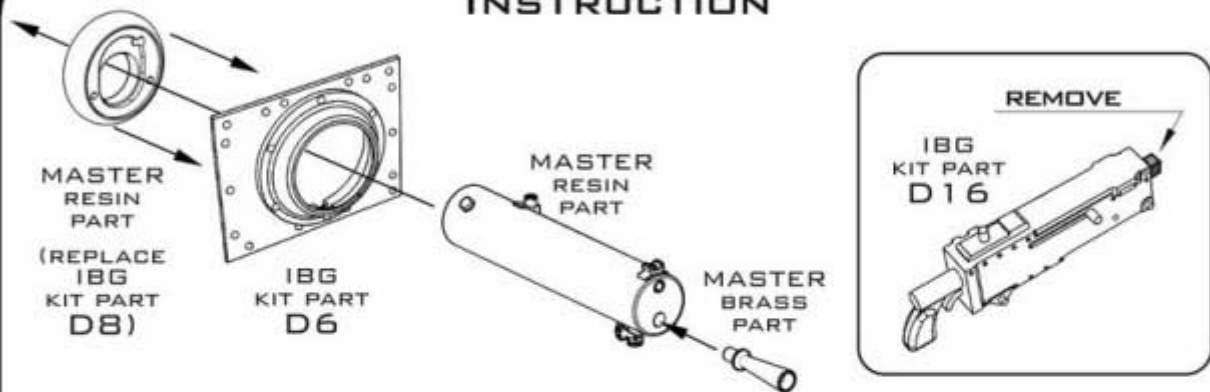

1:35
GROUND MASTER SERIES
GM-35-035

POLISH LIGHT TANK
7 TP TWIN TURRET
MG WZ.30 UNARMORED GUN BARRELS
AND SIGNAL HORN
NIEOPANCERZONE LUFY I TRĄBKA SYGNAŁOWA

SET INCLUDES
ZESTAW ZAWIERA

INSTRUCTION

MASTER RELATED SETS: