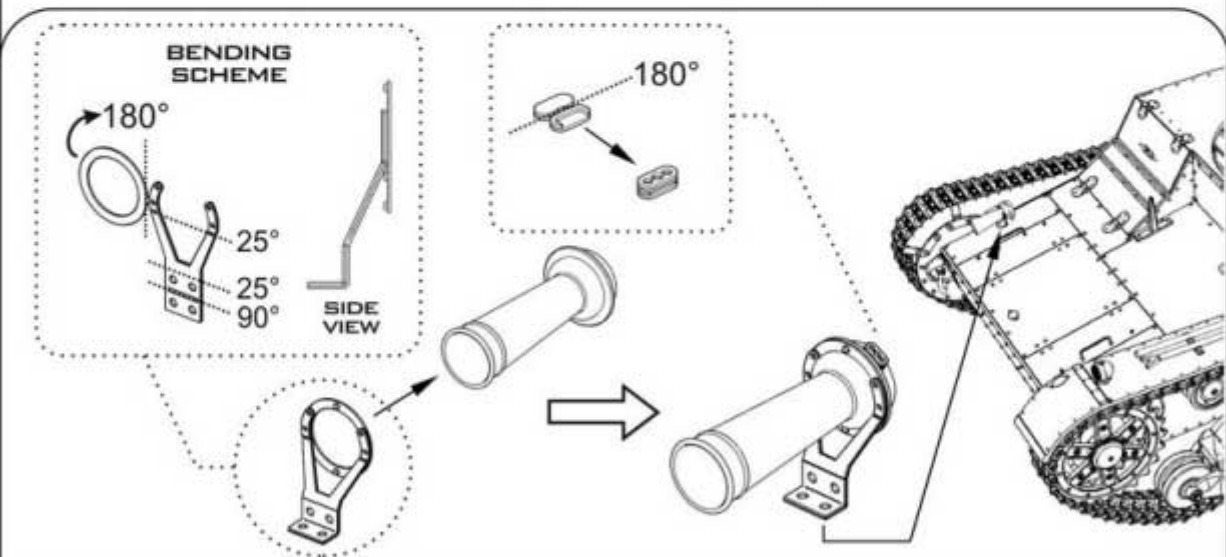

1:35
GROUND MASTER SERIES
GM-35-035

POLISH LIGHT TANK
7 TP TWIN TURRET
MG WZ.30 UNARMORED GUN BARRELS
AND SIGNAL HORN
NIEOPANCERZONE LUFY I TRĄBKA SYGNAŁOWA

SET INCLUDES
ZESTAW ZAWIERA

INSTRUCTION

MASTER RELATED SETS: