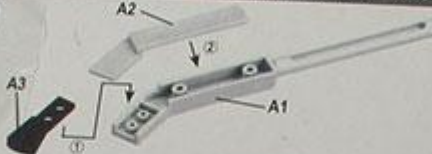

Trumpeter 09916 Tools for Zimmerit Coat (narzędzie)

Narzędzie do nakładania Zimmeritu, 5 różnych aplikatorów w zestawie

Producent: **Trumpeter** (Chiny)

Polecamy!

TRUMPETER

Tools for Zimmerit Coat

5种类型
Includes 5 different applicators

How to use

[A] 标准的压头 Standard breadth patterned stamp

按图示编号将零件从流道上剪下，A1与A3安装时不需要胶水并注意方向，A1与A2用普通ABS胶水粘合。
Cut parts from the sprue as shown. Insert A3 into A1, but do not glue in place. Insert A2 into A1 (with A3 still in position), and glue together.

[D] 宽的压头 Wide breadth patterned stamp

按图示编号将零件从流道上剪下，D1与D3安装时不需要胶水并注意方向，D1与D2用普通ABS胶水粘合。
Cut parts from the sprue as shown. Insert D3 into D1, but do not glue in place. Insert D2 into D1 (with D3 still in position), and glue together.