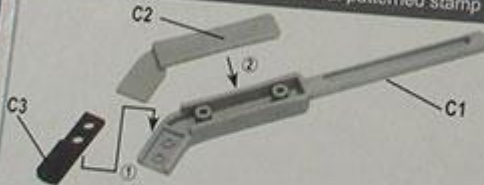

[D] 宽的压头 Wide breadth patterned stamp

按图示编号将零件从流道上剪下，D1与D3安装时不需要胶水并注意方向，D1与D2用普通ABS胶水粘合。
Cut parts from the sprue as shown. Insert D3 into D1, but do not glue in place. Insert D2 into D1 (with D3 still in position), and glue together.

[B] 标准的滚轮 Standard breadth patterned roller

按图示编号将零件从流道上剪下，B1与B4安装时不需要胶水，B1与B2、B3与B1用普通ABS胶水粘合。
Cut parts from the sprue as shown. Insert B4 into B1, but do not glue in place. Insert B3 into B1 (with B4 still in position), and glue together. Insert B2 into B1, and glue together.

[E] 宽的滚轮 Wide breadth patterned roller

按图示编号将零件从流道上剪下，E1与E4安装时不需要胶水，E1与E2、E3与E1用普通ABS胶水粘合。
Cut parts from the sprue as shown. Insert E4 into E1, but do not glue in place. Insert E3 into E1 (with E4 still in position), and glue together. Insert E2 into E1, and glue together.

[C] 窄的压头 Narrow breadth patterned stamp

按图示编号将零件从流道上剪下，C1与C3安装时不需要胶水并注意方向，C1与C2用普通ABS胶水粘合。
Cut parts from the sprue as shown. Insert C3 into C1, but do not glue in place. Insert C2 into C1 (with C3 still in position), and glue together.