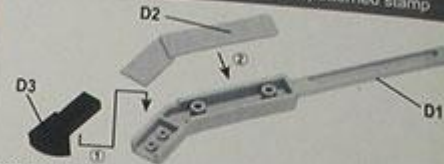

Trumpeter 09916 Tools for Zimmerit Coat (narzędzie)

Narzędzie do nakładania Zimmeritu, 5 różnych aplikatorów w zestawie

Producent: **Trumpeter** (Chiny)

Polecamy!

TRUMPETER

Tools for Zimmerit Coat

5种类型
Includes 5 different applicators

How to use

[A] 标准的压头 Standard breadth patterned stamp

按图示编号将零件从流道上剪下，A1与A3安装时不需要胶水并注意方向，A1与A2用普通ABS胶水粘合。
Cut parts from the sprue as shown. Insert A3 into A1, but do not glue in place. Insert A2 into A1 (with A3 still in position), and glue together.

[D] 宽的压头 Wide breadth patterned stamp

按图示编号将零件从流道上剪下，D1与D3安装时不需要胶水并注意方向，D1与D2用普通ABS胶水粘合。
Cut parts from the sprue as shown. Insert D3 into D1, but do not glue in place. Insert D2 into D1 (with D3 still in position), and glue together.