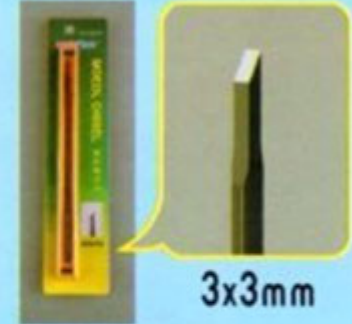

2x2mm

09925

F3