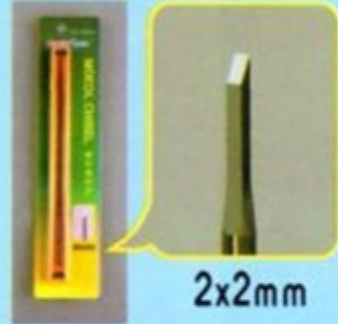

1x1mm

09924

F2