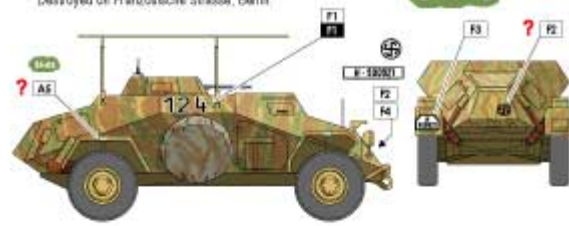

F SdKfz 223

11. SS-Freiw.Pz Gren Div. Nordland.
Destroyed on Französische Strasse, Berlin.

▲ Alternative numbers:

131

No front view photo found