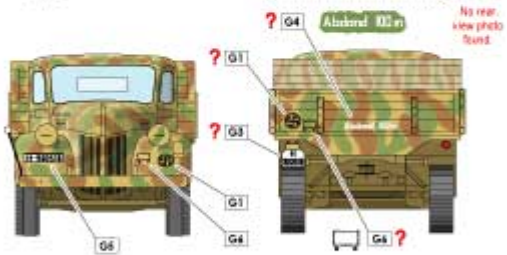

G SdKfz 3B Ford Maultier

11. SS-Freiw.Pz Gren Div. Nordland.
Berlin.