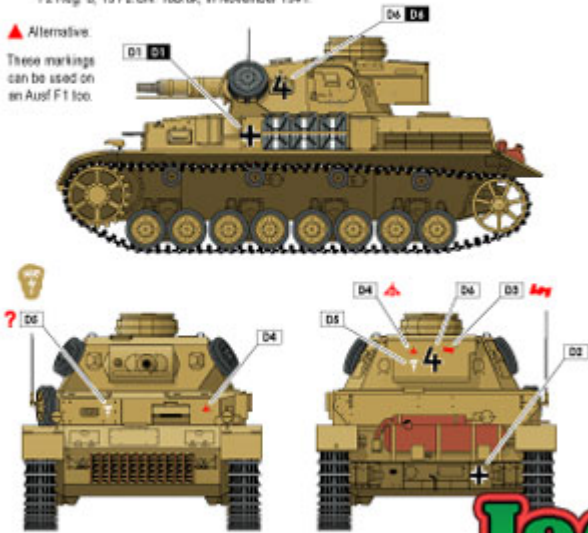

D PzKpfw IV Ausf E

Pz Reg. B, 15 Pz Div. Tobruk, in November 1941.

▲ Alternative.
These markings
can be used on
an Ausf F1 too.

- Dunkel Grau as base
- Grün Braun (RAL 6000)
- Khaki Braun (RAL 7006)