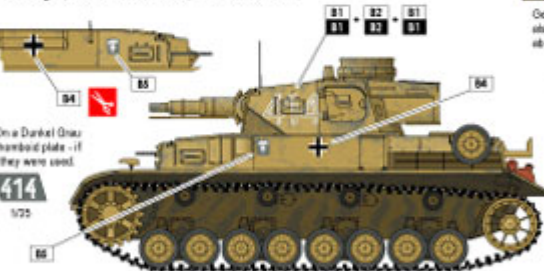

B PzKpfw IV Ausf D

Pz Reg. 5, 5 Leichte Div. Tobruk, in November 1941.

On a Dunkel Grau rhomboid plate - if they were used.
414 1/25

Dunkel Grau as base

Grün Braun (RAL 8000)
Khakibraun (RAL 7008)