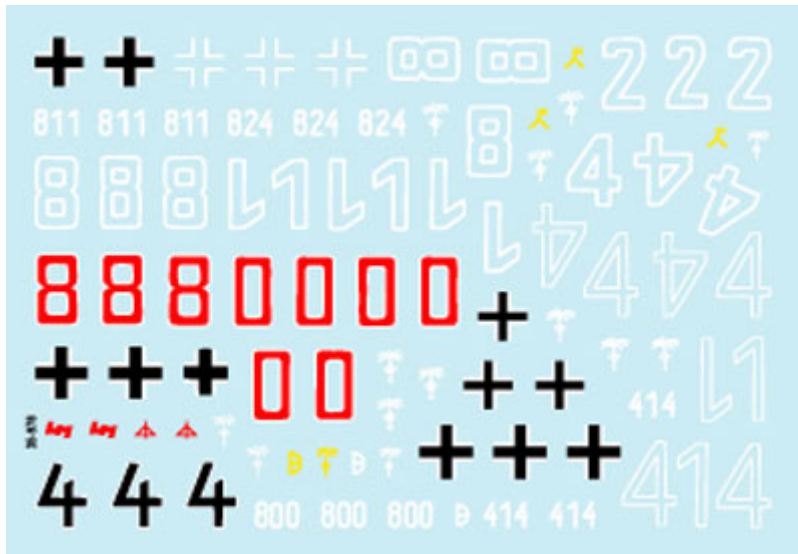

D PzKpfw IV Ausf E

Pz Reg. B, 15 Pz Div. Tobruk, in November 1941.

▲ Alternative.
These markings
can be used on
an Ausf F1 too.

- Dunkel Grau as base
- Grün Braun (RAL 6000)
- Khaki Braun (RAL 7006)

Jadar-Model

Polecamy!