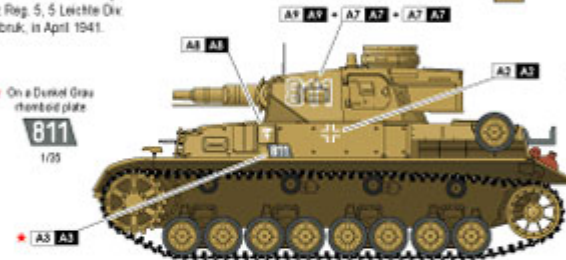

▲ Alternative:

PzKpfw IV Ausf D with additional 'zusatzpanzerung' and Ausf E drive sprocket.
Pz Reg. 5, 5 Leichte Div.
Tobruk in April 1941.

Dunkel Grau as base
Grün Braun (RAL 8000)

On a Dunkel Grau rhomboid plate
811 1/25