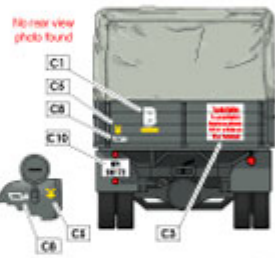

LKW Lastkraftwagen

35-853

Opel Blitz - Mercedes L 3000

A Opel Blitz S 3 ton

Fuel transporter
1 Panzer Division,
early spring 1940 or '41.

OPEL BLITZ

No rear view
photo found

Dunkel Grau

**Rauchen
Verboten!**

Tankstelle
Fuel station
with fuel nozzle
No. 123456
1/35

Tankstelle
Fuel station
with fuel nozzle
No. 123456
1/35

B Opel Blitz S 3 ton

Light Flak (2 cm) truck
Possible Luftwaffe Flak Abt. 74, Russia 1941.

Dunkel Grau

X Generic

Abstand 30m
Abstand 100m
Abstand 30m

C Mercedes-Benz L 3000

Fuel transporter.
18 Pz Div, Russia, possibly spring 1942

Tankstelle
Fuel station
with fuel nozzle
No. 123456
1/35

Dunkel Grau

No rear view
photo found

D Opel Blitz S 3 ton

Sentinel/Ambulance truck
San. Abt. 30, 30 Infanterie Division, Russia fall 1941

No rear view
photo found

30 Infanterie Div

JadarHobby