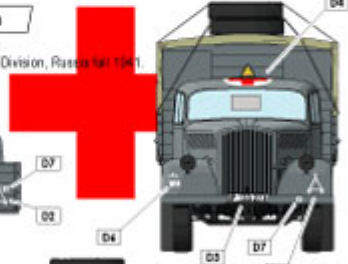

D Opel Blitz S 3 ton

Sentinel/Ambulance truck
San. Abt. 30, 30 Infanterie Division, Russia fall 1941