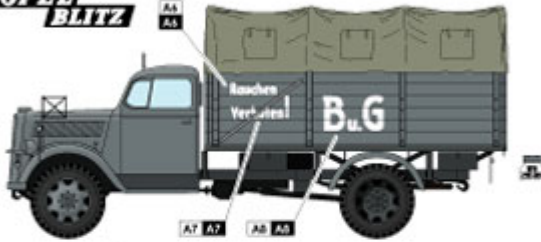

LKW Lastkraftwagen

35-853

Opel Blitz - Mercedes L 3000

A Opel Blitz S 3 ton

Fuel transporter
1 Panzer Division,
early spring 1940 or '41.

OPEL BLITZ