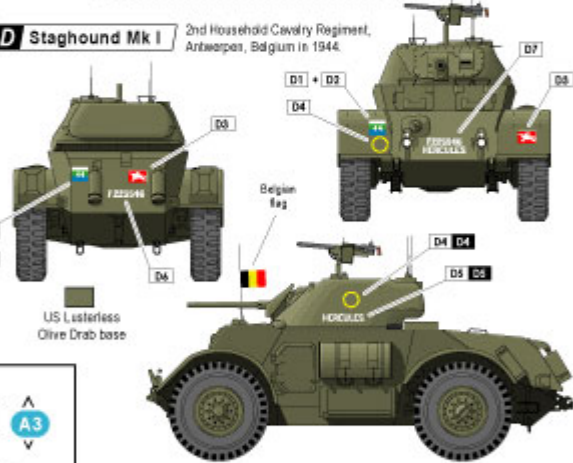

D Staghound Mk I

2nd Household Cavalry Regiment,
Antwerpen, Belgium in 1944.