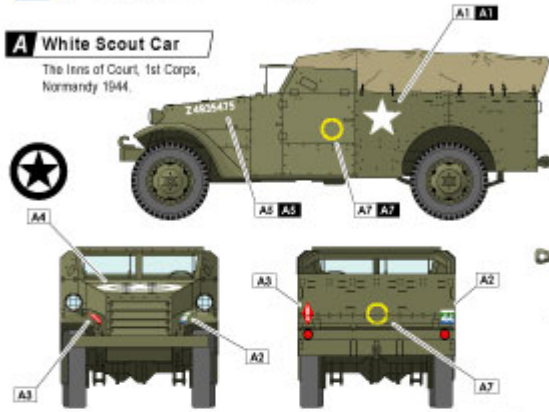

**Star Decals 35891 1/35 British recce units in North West Europe 1944-45 White Scout, Cromwell Mk IV and MK VI, Staghound, Dingo.**

Wysokiej jakości "wodne" kalkomanie do modeli plastikowych w skali 1/35.

# British Scout and Recce

units in NW Europe 45 1944-46

35-891

White Scout  
Cromwell Mk IV  
Staghound Mk I  
Daimler Dingo Mk II SC  
+generic formations and AoS insignia

### A White Scout Car

The lens of Court, 1st Corps,  
Normandy 1944.