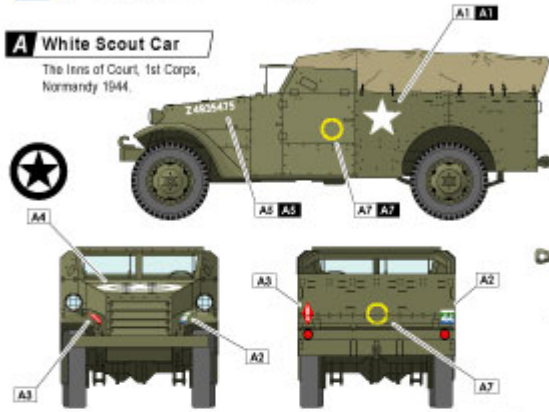

**Star Decals 35891 1/35 British recce units in North West Europe 1944-45 White Scout, Cromwell Mk IV and MK VI, Staghound, Dingo.**

Wysokiej jakości "wodne" kalkomanie do modeli plastikowych w skali 1/35.

# British Scout and Recce

units in NW Europe 45 1944-46

35-891

White Scout  
Cromwell Mk IV  
Staghound Mk I  
Daimler Dingo Mk II SC  
+generic formations and AoS insignia

## A White Scout Car

The lens of Court, 1st Corps,  
Normandy 1944.