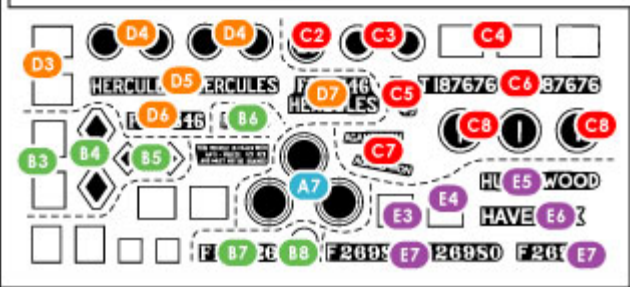

D Staghound Mk I

2nd Household Cavalry Regiment,
Antwerpen, Belgium in 1944.