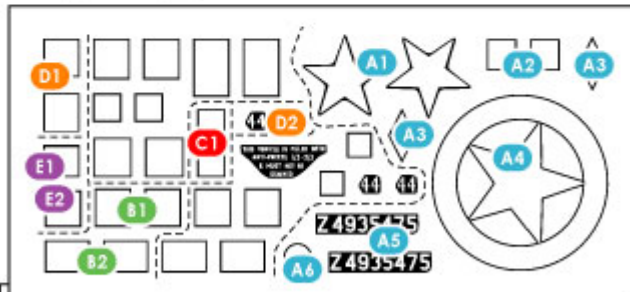

D Staghound Mk I

2nd Household Cavalry Regiment,
Antwerpen, Belgium in 1944.