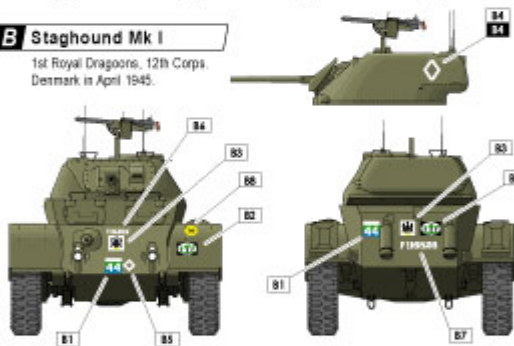

B Staghound Mk I

1st Royal Dragoons, 12th Corps,
Denmark in April 1945.