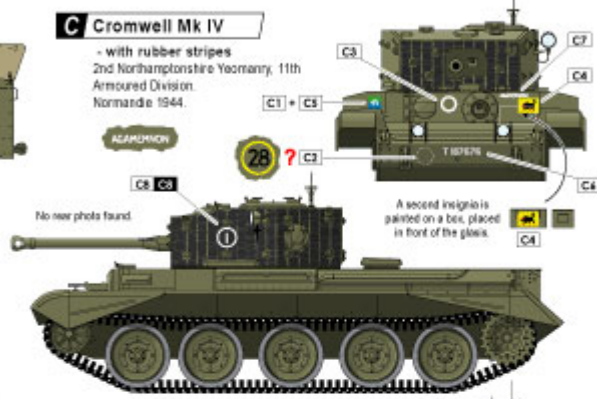

C Cromwell Mk IV

- with rubber stripes
2nd Northamptonshire Yeomanry, 11th
Armoured Division
Normandie 1944.