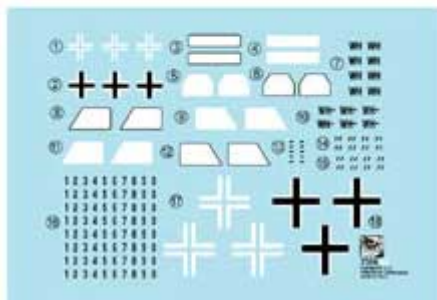

Uwaga: zestaw nie zawiera kleju i farb.

Producent: **Dragon** (Chiny)

● One-piece 3.7cm PaK with hollow muzzle made by side mold

● Roof plate for AT gun mount

● Armored shield with bolt detail

● Highly detailed gun cradle

● Gun stays and hand wheels finely reproduced

● Road wheels injected as a unit – convenient to assemble and saves time

●  tracks

● Cartograf decals with various markings

● Photo-etched parts to upgrade details  
● Photo-etched gun shield parts included as option