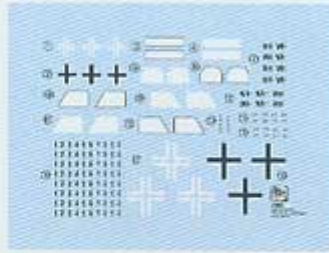

Painting & Markings

マーキング及び塗装図   Markierungen und Bemalung   Decoration of Figures   Markings & Colors   標記及塗色指示