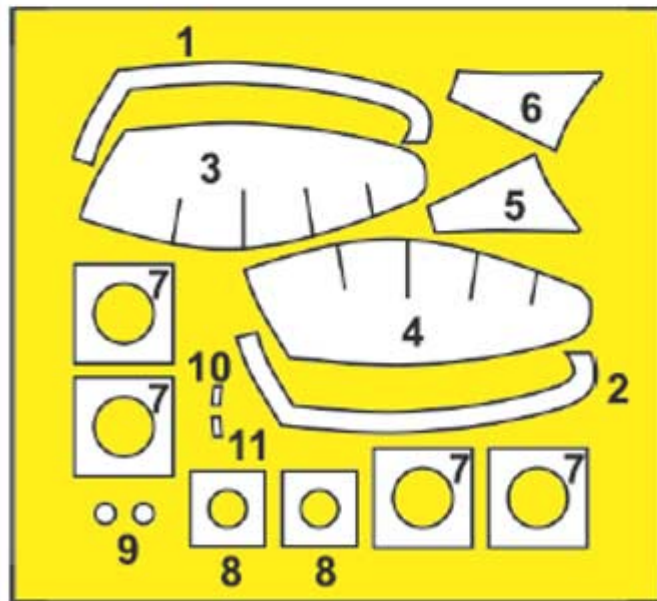

**LOCKHEED
MARTIN
F-16 MLU
PAINTING MASK**

ACCESSORIES SET FOR
REVELL F-16 MLU KIT

1:72
#CPA72039

PAINTING MASK

NUMBER OF PARTS: 16 pcs

1 stages of assembly	? optional
A variants of assembly	do not glue
A1 part number	make a hole
apply decals	detach with knife
apply the adhesive mask	paint
bend	repeat the operation N times

This product contains metal and resin detail parts for upgrading scale plastic models.

WARNING! This set contains small and sharp parts. Work carefully in a ventilated and well-lit room. Safety glasses are recommended. This product is not suitable for children below 14 years of age.

THIS SET CONTAINS:

MADE FROM YELLOW KABUKI TYPE PAPER

DESIGNED BY **A2-squared**