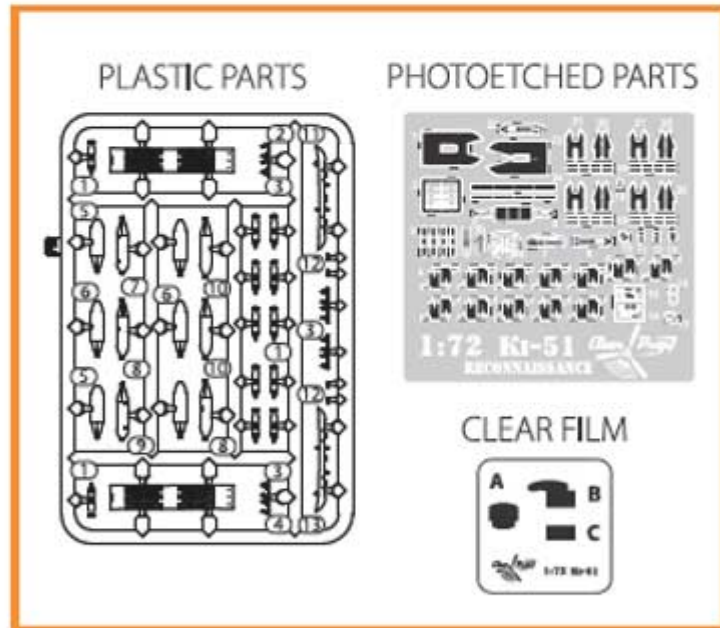

## KI-51 «SONIA» (ALL VERSIONS) DETAIL SET

ACCESSORIES SET FOR  
CLEAR PROP KITS

**1:72**  
#CPA72026

**EXTRA SET**

NUMBER OF PARTS: 110 pcs

- 1** stages of assembly
- ?** optional
- A** variants of assembly
- do not glue
- A1** part number
- make a hole
- A1** part number
- detach with knife
- apply decals
- bend
- apply the adhesive mask
- repeat the operation N times

### THIS SET CONTAINS:

This product contains metal and resin detail parts for upgrading scale plastic models.

**WARNING!** This set contains small and sharp parts. Work carefully in a ventilated and well-lit room. Safety glasses are recommended. This product is not suitable for children below 14 years of age.