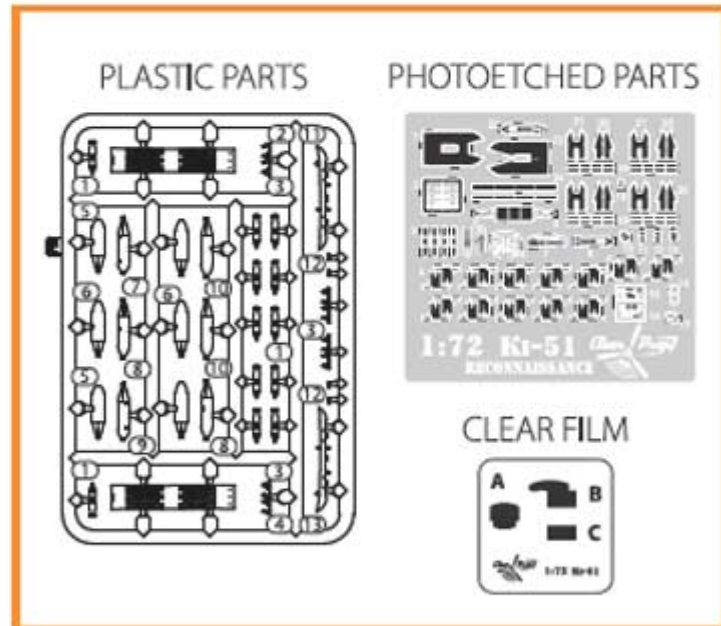

Producent: **Clear Prop Models** (Ukraina)

KI-51 «SONIA» (ALL VERSIONS) DETAIL SET

ACCESSORIES SET FOR
CLEAR PROP KITS

1:72
#CPA72026

EXTRA SET

NUMBER OF PARTS: 110 pcs

- 1** stages of assembly
- ?** optional
- A** variants of assembly
- do not glue
- A1** part number
- make a hole
- A1** part number
- detach with knife
- apply decals
- bend
- apply the adhesive mask
- repeat the operation N times

THIS SET CONTAINS:

This product contains metal and resin detail parts for upgrading scale plastic models.

WARNING! This set contains small and sharp parts. Work carefully in a ventilated and well-lit room. Safety glasses are recommended. This product is not suitable for children below 14 years of age.