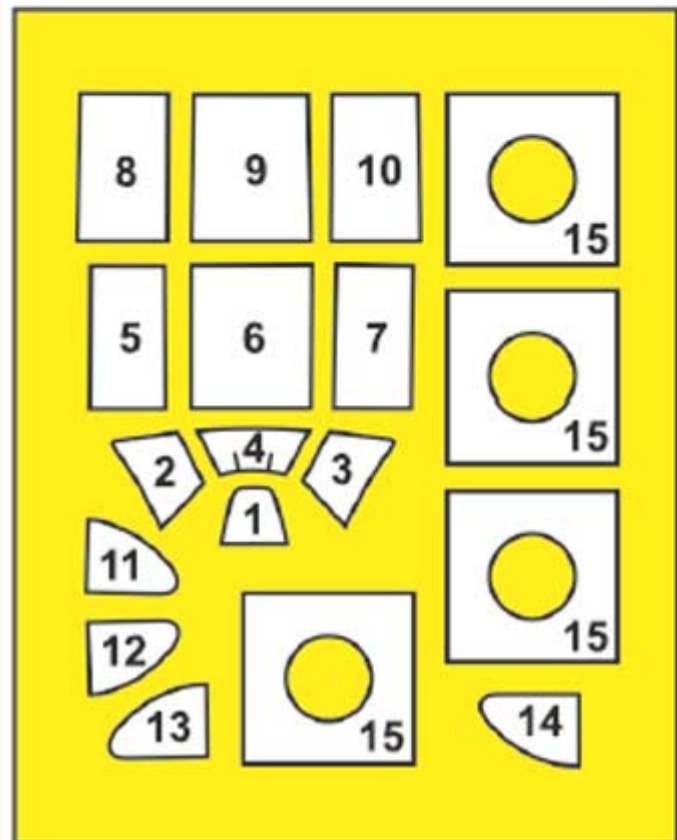

This product contains metal and resin detail parts for upgrading scale plastic models.

WARNING! This set contains small and sharp parts. Work carefully in a ventilated and well-lit room. Safety glasses are recommended. This product is not suitable for children below 14 years of age.