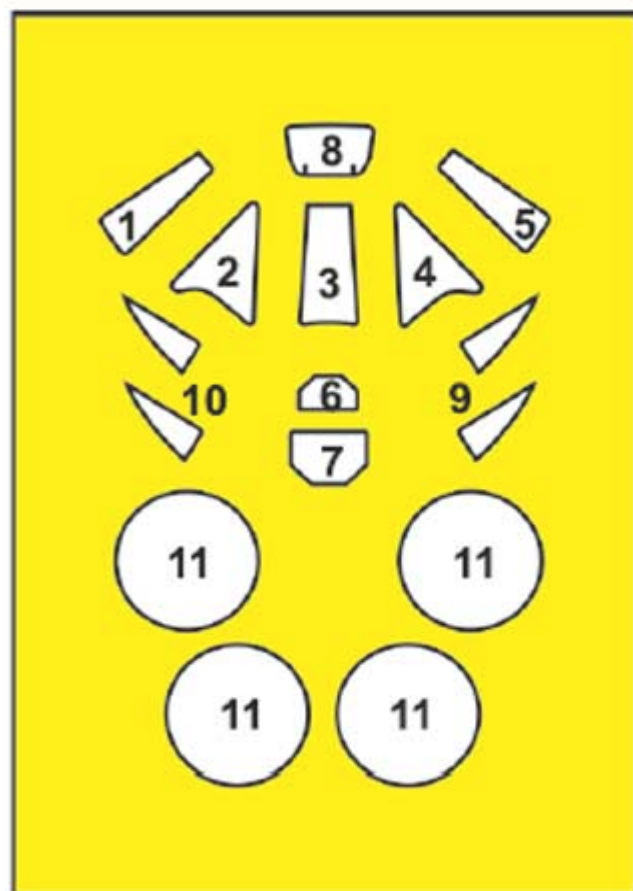

Maski do modelu firmy CP. Wykonane z "yellow kabuki paper".

Producent: **Clear Prop Models** (Ukraina)

A5M4 CLAUDE PAINTING MASK

ACCESSORIES SET FOR CLEAR PROP A5M4 CLAUDE (cat N° CP72010) KITS

1:72
#CPA72054

PAINTING MASK

NUMBER OF PARTS: 16 pcs

1 stages of assembly	? optional
A variants of assembly	do not glue
A1 part number	make a hole
apply decals	detach with knife
apply the adhesive mask	paint
bend	repeat the operation N times

THIS SET CONTAINS:

MADE FROM YELLOW KABUKI TYPE PAPER

This product contains metal and resin detail parts for upgrading scale plastic models.

WARNING! This set contains small and sharp parts. Work carefully in a ventilated and well-lit room. Safety glasses are recommended. This product is not suitable for children below 14 years of age.