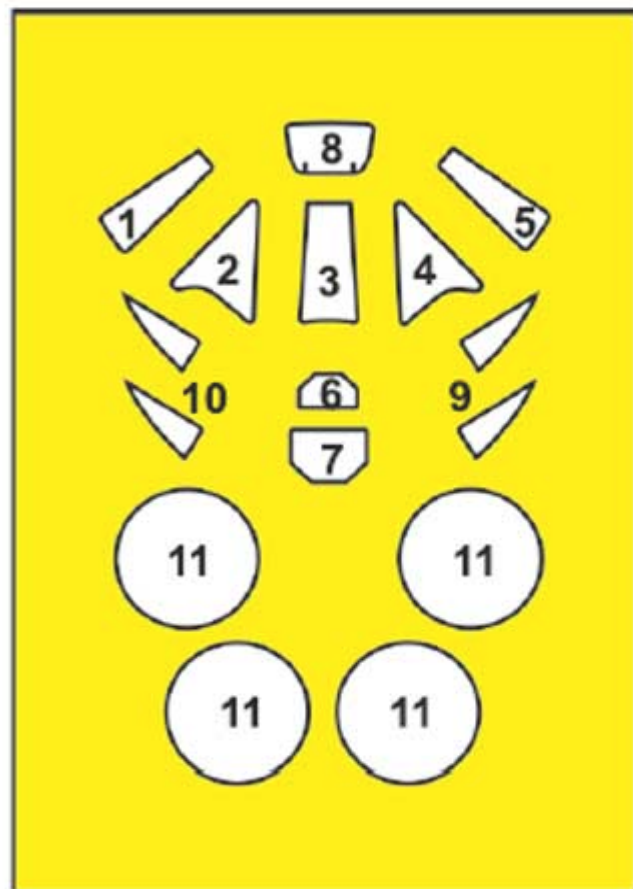

1:72
#CPA72054

PAINTING MASK

NUMBER OF PARTS: 16 pcs

1 stages of assembly	? optional
A variants of assembly	do not glue
A1 part number	make a hole
apply decals	detach with knife
apply the adhesive mask	paint
bend	repeat the operation N times

THIS SET CONTAINS:

MADE FROM YELLOW KABUKI TYPE PAPER

This product contains metal and resin detail parts for upgrading scale plastic models.

WARNING! This set contains small and sharp parts. Work carefully in a ventilated and well-lit room. Safety glasses are recommended. This product is not suitable for children below 14 years of age.