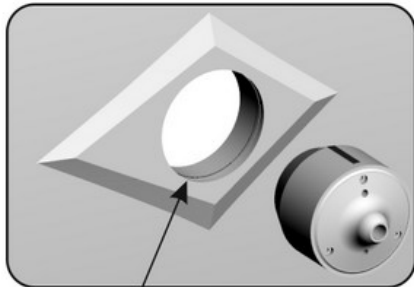

DRILL HOLE
FOR AOA BASE

$\phi 2.5 \text{ mm}$

INSERT THE METAL PART