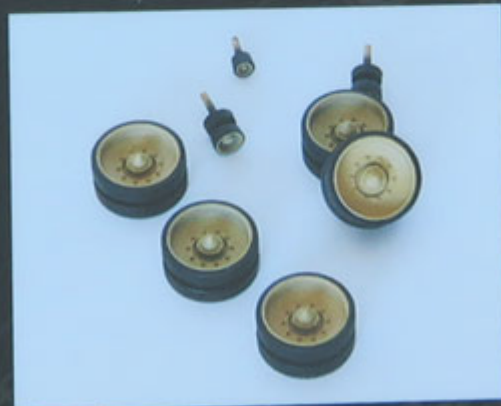

#JadarModel, Warszawa, #SklepModelarski, 03-45 Warszawa, Ratuszowa 11 lok. 243, Raj dla modelarzy

4 STEPS TO PERFECT FINISH OF WHEELS:

1 Paint the rubbers of your wheels first.

2 Carefully adjust wheels' position in the mask.

3 Paint the uncovered areas with the desired color.

4 Gently remove the wheels from the mask and let them dry.