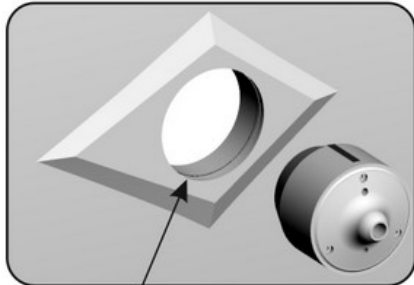

Producent: **MASTER** (Polska)

Polecamy!

1:72
AIR MASTER SERIES
AM-72-156

**F/A-18E/F & EA-18G
AOA PROBES
EARLY TYPE**

SONDY AOA - Wczesny typ

SET INCLUDES
ZESTAW ZAWIERA

INSTRUCTION
INSTRUKCJA

NOTICE!

CORRECT POSITION
(THE SAME FOR BOTH SIDES)

**DRILL HOLE
FOR AOA BASE**

$\phi 1.7\text{ mm}$

INSERT THE METAL PART

WE RECOMMEND TO INSTALL METAL PART AT THE END OF THE BUILD

RELATED MASTER SETS:

AM-72-157 - F/A-18E/F & EA-18G - AOA PROBES - LATE TYPE