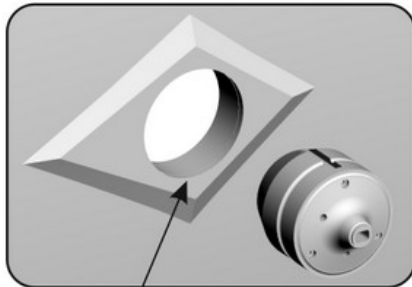

DRILL HOLE FOR AOA BASE

$\phi 3.8 \text{ mm}$

INSERT THE METAL PART

WE RECOMMEND TO INSTALL METAL PART AT THE END OF THE BUILD

RELATED MASTER SETS:

AM-32-128 - F/A-18E/F & EA-18G - AOA PROBES - EARLY TYPE
AM-32-030 - REFUELING PROBE - NATO STANDARD (1PC)