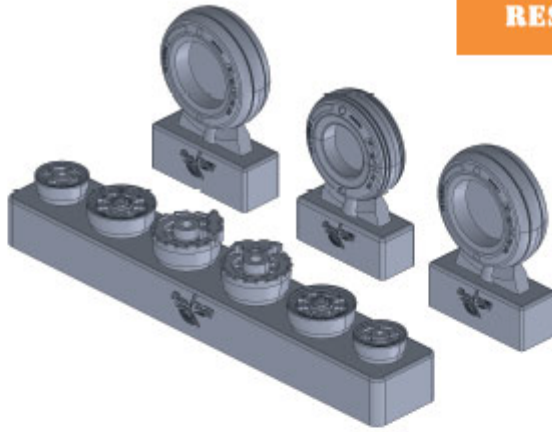

### Clear Prop Models CPA48017 1/48 TB.2 - zestaw kół

Wysokiej jakości żywiczne dodatki do modelu plastikowego.

Producent: **Clear Prop Models** (Ukraina)

**#jadarModel, #Warszawa, #SalonModelarski - Raj dla modelarzy**

**Clean Prop!**

**TB2  
WHEEL SET**

ACCESSORIES SET

**1:48**  
#CPA48017

**RESIN**

NUMBER OF PARTS: 9 pcs

<b>1</b> stages of assembly	<b>?</b> optional
<b>A</b> variants of assembly	<b>✗</b> do not glue
<b>A1</b> part number	<b>🔪</b> make a hole
<b>1</b> apply decals	<b>🔪</b> detach with knife
<b>1</b> apply the adhesive mask	<b>🖌️</b> paint
<b>📐</b> bend	<b>🔄</b> repeat the operation N times

THIS SET CONTAINS:

This product contains metal and resin detail parts for upgrading scale plastic models.

**WARNING!** This set contains small and sharp parts. Work carefully in a ventilated and well-lit room. Safety glasses are recommended. This product is not suitable for children below 14 years of age.