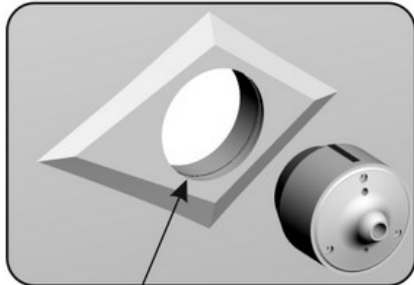

CORRECT POSITION
(THE SAME FOR BOTH SIDES)

**DRILL HOLE
FOR AOA BASE**

$\phi 3.8\text{ mm}$

INSERT THE METAL PART

WE RECOMMEND TO INSTALL METAL PART AT THE END OF THE BUILD

RELATED MASTER SETS:

AM-32-129 - F/A-18E/F & EA-18G - AOA PROBES - LATE TYPE
AM-32-030 - REFUELING PROBE - NATO STANDARD (1PC)