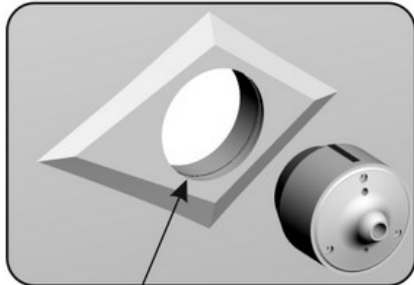

CORRECT POSITION
(THE SAME FOR BOTH SIDES)

DRILL HOLE
FOR AOA BASE

$\phi 3.8\text{ mm}$

INSERT THE METAL PART

WE RECOMMEND TO INSTALL METAL PART AT THE END OF THE BUILD

RELATED MASTER SETS:

AM-32-129 - F/A-18E/F & EA-18G - AOA PROBES - LATE TYPE