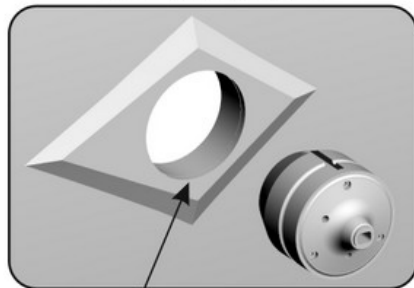

Producent: **MASTER** (Polska)

Polecamy!

1:48
AIR MASTER SERIES
AM-48-171

F/A-18E/F & EA-18G
AOA PROBES
LATE TYPE

SONDY AOA - PÓŹNY TYP

SET INCLUDES
ZESTAW ZAWIERA

INSTRUCTION
INSTRUKCJA

CORRECT AOA POSITION

DRILL HOLE FOR AOA BASE

$\phi 2.5 \text{ mm}$

INSERT THE METAL PART

WE RECOMMEND TO INSTALL METAL PART AT THE END OF THE BUILD

RELATED MASTER SETS:

AM-48-170 - F/A-18E/F & EA-18G - AOA PROBES - EARLY TYPE
AM-48-033 - REFUELING PROBE - NATO STANDARD (1PC)