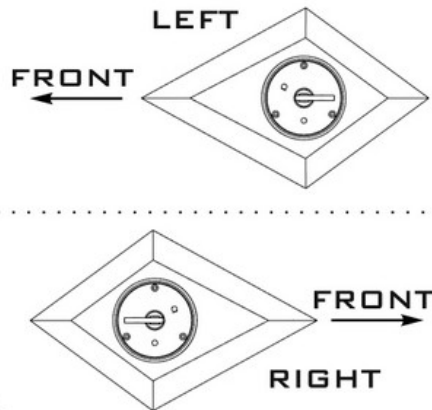

Producent: **MASTER** (Polska)

Polecamy!

1:48
AIR MASTER SERIES
AM-48-171

F/A-18E/F & EA-18G
AOA PROBES
LATE TYPE

SONDY AOA - PÓŹNY TYP

SET INCLUDES
ZESTAW ZAWIERA

INSTRUCTION
INSTRUKCJA

CORRECT AOA POSITION

DRILL HOLE FOR AOA BASE

$\phi 2.5 \text{ mm}$

INSERT THE METAL PART

WE RECOMMEND TO INSTALL METAL PART AT THE END OF THE BUILD

RELATED MASTER SETS:

AM-48-170 - F/A-18E/F & EA-18G - AOA PROBES - EARLY TYPE
AM-48-033 - REFUELING PROBE - NATO STANDARD (1PC)