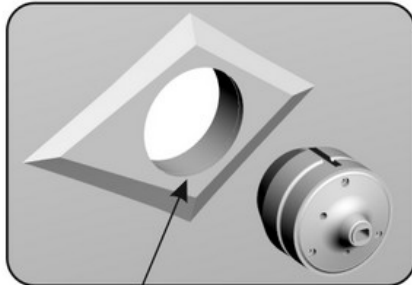

DRILL HOLE FOR AOA BASE

$\phi 2.5 \text{ mm}$

INSERT THE METAL PART

WE RECOMMEND TO INSTALL METAL PART AT THE END OF THE BUILD

RELATED MASTER SETS:

AM-48-170 - F/A-18E/F & EA-18G - AOA PROBES - EARLY TYPE
AM-48-033 - REFUELING PROBE - NATO STANDARD (1PC)