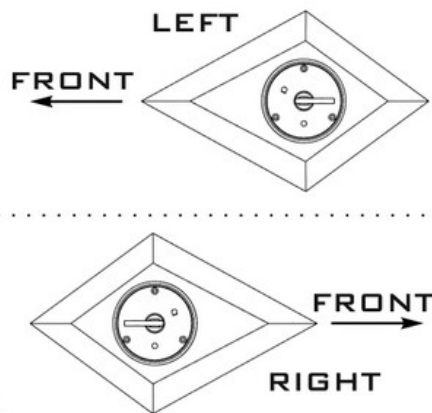

Producent: **MASTER** (Polska)

Polecamy!

1:48
AIR MASTER SERIES
AM-48-171

F/A-18E/F & EA-18G
AOA PROBES
LATE TYPE

SONDY AOA - PÓŹNY TYP

SET INCLUDES
ZESTAW ZAWIERA

INSTRUCTION
INSTRUKCJA

CORRECT AOA POSITION

DRILL HOLE FOR AOA BASE

$\phi 2.5 \text{ mm}$

INSERT THE METAL PART

WE RECOMMEND TO INSTALL METAL PART AT THE END OF THE BUILD

RELATED MASTER SETS:

AM-48-170 - F/A-18E/F & EA-18G - AOA PROBES - EARLY TYPE
AM-48-033 - REFUELING PROBE - NATO STANDARD (1PC)