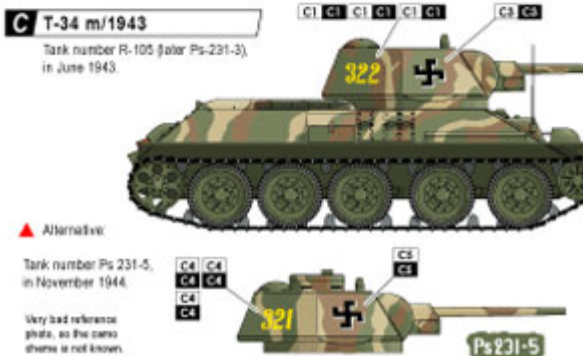

C T-34 m/1943

Tank number R-105 (later Ps-231-3), in June 1943.