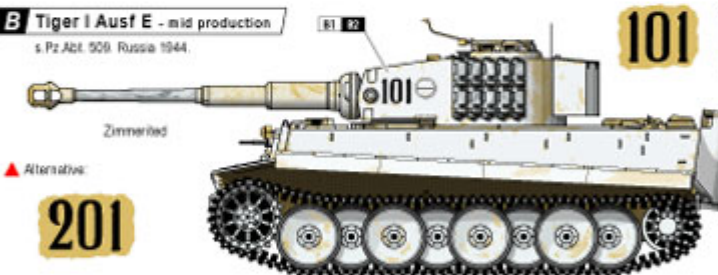

B Tiger I Ausf E - mid production

s.Pz.Abt. 509. Russia 1944.

Zimmerit

▲ Alternative:

201

101

101