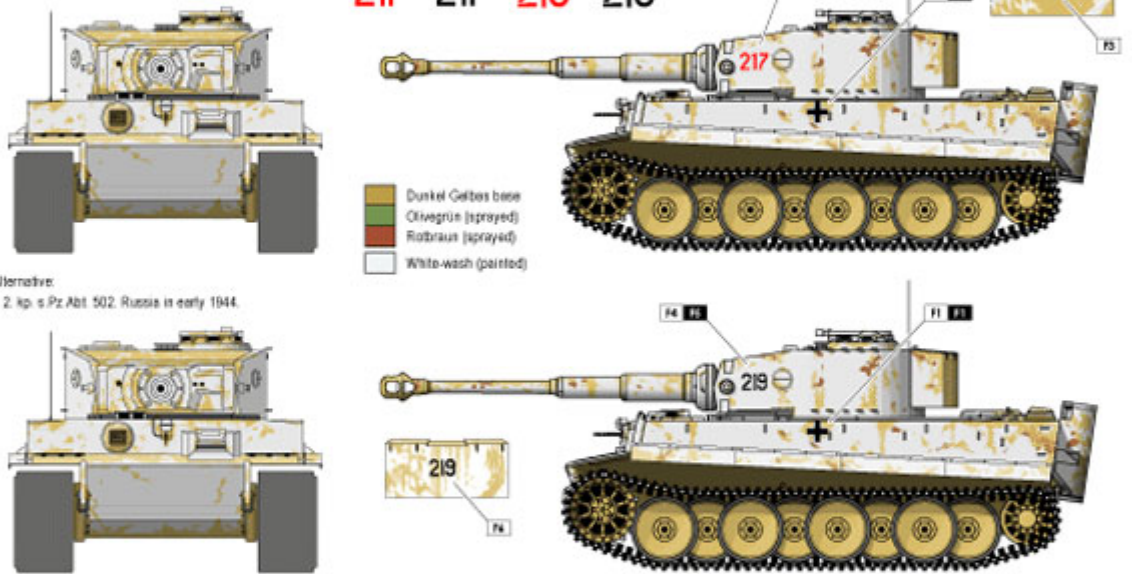

▲ Alternative:

2. kp. s. Pz. Abt. 502. Russia in early 1944.