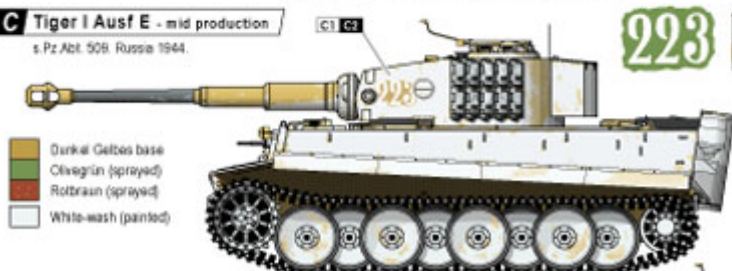

C Tiger I Ausf E - mid production

s.Pz.Abt. 509. Russia 1944.

- Dunkel Gelbes base
- Olivgrün (sprayed)
- Rotbraun (sprayed)
- White-wash (painted)

223

223

No rear view
photo found