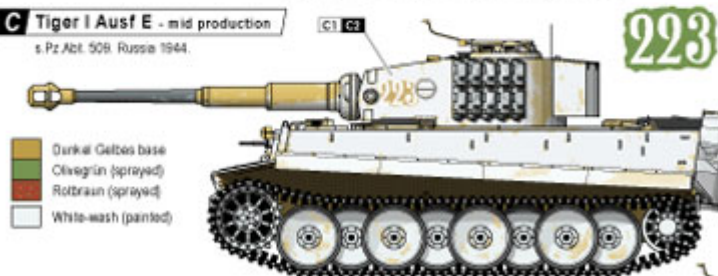

C Tiger I Ausf E - mid production

s.Pz.Abt. 509. Russia 1944.

- Dunkel Gelbes base
- Olivgrün (sprayed)
- Rotbraun (sprayed)
- White-wash (painted)

223

No rear view
photo found