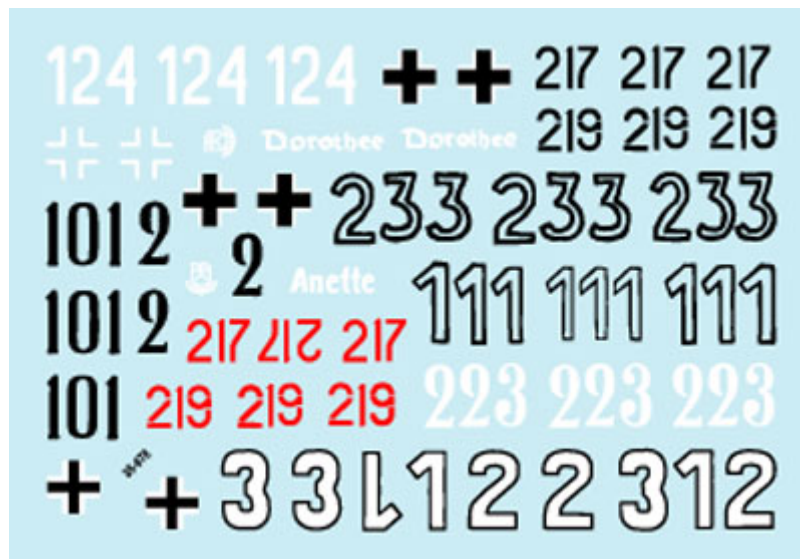

F Tiger I Ausf E - mid production

2. kp. s. Pz. Abt. 502. Russia in early 1944.

Red or black numbers?
217 217 219 219

▲ Alternative:

2. kp. s. Pz. Abt. 502. Russia in early 1944.

Jadar-Model

Polecamy!
