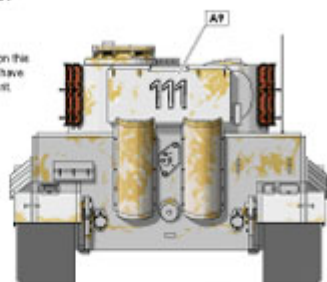

TIGER I

Ausf E

35-978

**Mid Production
with Zimmerit**

s.Pz.Abt. 501 / s.Pz.Abt. 502 / s.Pz.Abt. 509
s.SS-Pz.Abt. 501 / Kompanie Hummel

A Tiger I Ausf E - mid production

1. xp. s.Pz.Abt. 501.
Russia in March 1944.

- Dunkel Gelbes base
- Olivgrün (sprayed)
- Rotbraun (sprayed)
- White-wash (painted)

▲ Alternative:
1. xp. s.Pz.Abt. 501.
Russia in March 1944.

233
The white-wash are painted
outside and around the numbers.

The cross is overpainted
but still visible.

A name are partly visible
on the turret hatch.

B Tiger I Ausf E - mid production

s.Pz.Abt. 509. Russia 1944.

Zimmerit

▲ Alternative:

201

101

101

C Tiger I Ausf E - mid production

s.Pz.Abt. 509. Russia 1944.

- Dunkel Gelbes base
- Olivgrün (sprayed)
- Rotbraun (sprayed)
- White-wash (painted)

223

223

No rear view
photo found

D Tiger I Ausf E - mid production

Kompanie-Hummel. Arnhem sector,
Holland, in late 1944.

No rear view photo found

Colours to
Jadar-Model

▲ More alternatives →