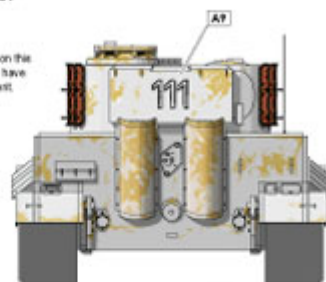

TIGER I

Ausf E

35-978

**Mid Production
with Zimmerit**

s.Pz.Abt. 501 / s.Pz.Abt. 502 / s.Pz.Abt. 509
s.SS-Pz.Abt. 501 / Kompanie Hummel

A Tiger I Ausf E - mid production

1. xp. s.Pz.Abt. 501.
Russia in March 1944.

- Dunkel Gelbes base
- Olivgrün (sprayed)
- Rotbraun (sprayed)
- White-wash (painted)

▲ Alternative:
1. xp. s.Pz.Abt. 501.
Russia in March 1944.

233

The white-wash are painted
outside and around the numbers.

A3

The cross is overpainted
but still visible.

A name are partly visible
on the turret hatch.

B Tiger I Ausf E - mid production

s.Pz.Abt. 509. Russia 1944.

Zimmerit

▲ Alternative:

201

101

101

C Tiger I Ausf E - mid production

s.Pz.Abt. 509. Russia 1944.

- Dunkel Gelbes base
- Olivgrün (sprayed)
- Rotbraun (sprayed)
- White-wash (painted)

223

No rear view
photo found

D Tiger I Ausf E - mid production

Kompanie-Hummel. Arnhem sector,
Holland, in late 1944.

Colours to
Jadar-Model

▲ More alternatives →