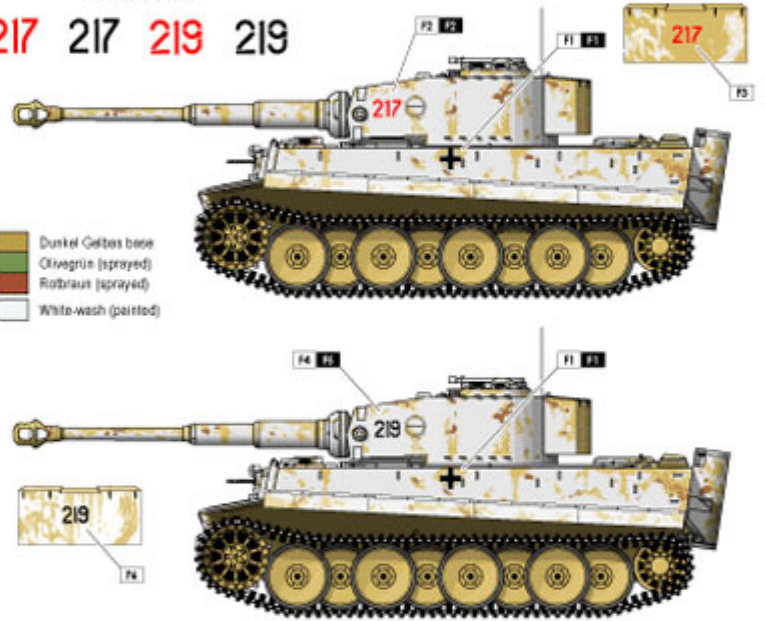

F Tiger I Ausf E - mid production

2. kp. s. Pz. Abt. 502. Russia in early 1944.

Red or black numbers?
217 217 219 219

- Dunkel Gelbes base
- Olivgrün (sprayed)
- Rotbraun (sprayed)
- White-wash (painted)

▲ Alternative:

2. kp. s. Pz. Abt. 502. Russia in early 1944.