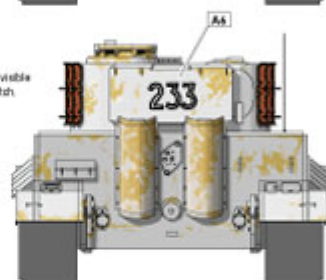

A3

The cross is overpainted
but still visible.

A name are partly visible
on the turret hatch.