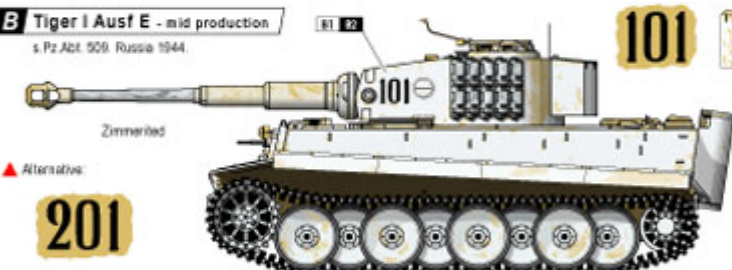

B Tiger I Ausf E - mid production

s.Pz.Abt. 509. Russia 1944.

Zimmerit

▲ Alternative:

201

101

101