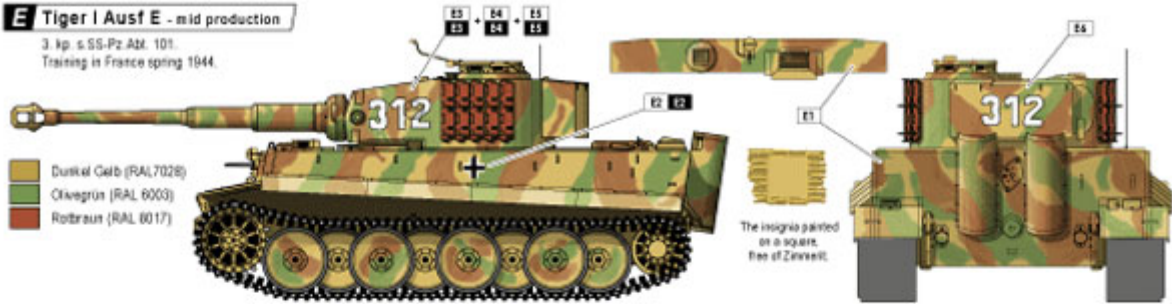

No rear view photo found

Colours to
Jadar-Model

▲ More alternatives →

E Tiger I Ausf E - mid production

3. kp. s. SS-Pz. Abt. 101.
Training in France spring 1944.

- Dunkel Gelb (RAL 7028)
- Olivgrün (RAL 6003)
- Rotbraun (RAL 6017)