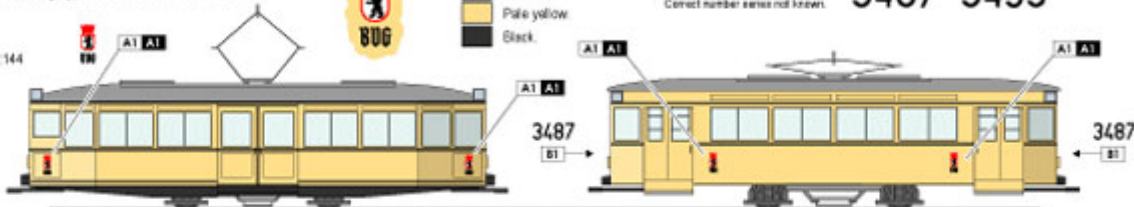

Artwork by Johan Lexell

35-980

Printed in China 2013
silk-screen printed
water slide decals
aka wet transfers

STAR DECALS
www.star-decals.net

1/35
scale

Page 1 of 2

Battle for Berlin '45

35-980

Part 2

Tanks and trams inside the capital

Tiger I Early / Tiger I Mid / Tiger 2 / StuG III Ausf F / Hetzer / Pz-Stellung Pz IV

A Berliner S-Bahn - Strassenbahntram

BVG logotype used on the trams in Berlin.

Mid Gray
Pale yellow
Black

3487 3493

1:144