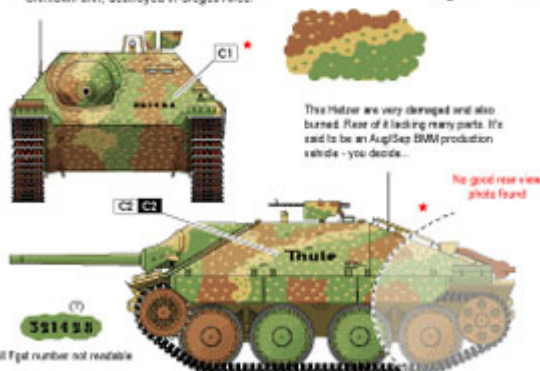

Artwork by Johan Lexell

35-980

Printed in China 2013
silk-screen printed
water slide decals
aka wet transfers

STAR DECALS
www.star-decals.net

1/35
scale

Page 1 of 2

Battle for Berlin '45

35-980

Part 2

Tanks and trams inside the capital

Tiger I Early / Tiger I Mid / Tiger 2 / StuG III Ausf F / Hetzer / Pz-Stellung Pz IV

A Berliner S-Bahn - Strassenbahntram

BVG logotype used on the trams in Berlin.

Mid Gray
Pale yellow
Black

3487 3493

1:144

B Tiger I - Mid production

Kampf-Gruppe Kaehler or Pz Div.
Müncheberg. Destroyed in Less-
ingerstrasse-Tiergarten.

No Zimmert

Dunkel Gelb as base
Olivegrün (sprayed)
Rotbraun (sprayed)

Alternative

D Tiger I - Early production

Pz Division Müncheberg. Destroyed near the Reichstag.

C Jagd-Pz 38(t) Hetzer

Unknown unit, destroyed in Sieges Alee.

No Zimmert

E Panzerstellung - PzKpfw IV Ausf G

F Tiger 2 - production turret

s. SS-Pz Abt. 503, destroyed
outside Potsdamer Bahnhof

Dunkel Gelb as base. Olivegrün. Rotbraun.

Carre not
illustrated

Old white wash?

No Zimmert

Alternative:

311

Destroyed at
Güterbahnhof Charlottenburg

233

More alternatives:
StuG III Ausf F

Jadar-Model