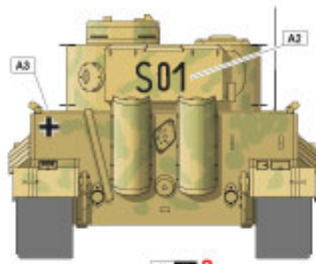

72-A 1159

Print 1
1/72

GROSSDEUTSCHLAND

TIGERS in 1943-44 Early, Mid and Late production Tigers

72-A1159

star-decals@gmx.com

STAR DECALS

wet transfers

www.star-decals.net

B Tiger I - Early prod.

11. SS Pz Reg. GD, Russia in 1943-44

- Dunkel Gelb base.
- Olivegrün (sprayed).
- Rotbraun (sprayed).

Alternative

C Tiger I - Early prod.

11. SS Pz Reg. GD, Russia in 1943

- Dunkel Gelb base.
- Olivegrün (sprayed).

D Tiger I - Early prod.

11. SS Pz Reg. GD, Russia in 1943-44

- Dunkel Gelb base.
- Olivegrün (sprayed).
- Rotbraun (sprayed).

E Tiger I - Mid prod.

11. SS Pz Reg. GD, Russia in Winter 1943-44

- Zinnmet

- Dunkel Gelb base.
- Olivegrün (sprayed).
- Rotbraun (sprayed).
- White-wash.

A Pz.Bef.Wg Tiger I

Stab III Pz.-Rgt. GD, Pz.-Gren-Div. GD, Romania in summer 1944.

- Dunkel Gelb base.
- Olivegrün (sprayed).

Grey?

X X ?

X ?

First outer road-wheel removed

B2