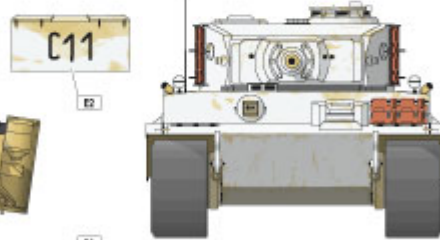

E Tiger I - Mid prod.

11. SS Pz Reg. GD, Russia in Winter 1943-44