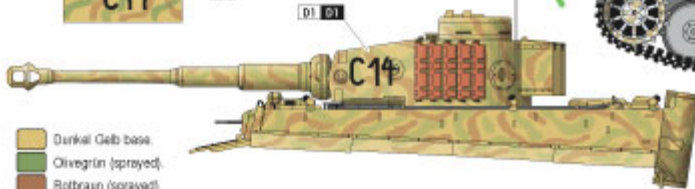

D Tiger I - Early prod.

11. SS Pz Reg. GD, Russia in 1943-44

Zimmerit

- Dunkel Gelb base.
- Olivegrün (sprayed).
- Rotbraun (sprayed).

A Pz.Bef.Wg Tiger I

Stab III Pz.-Rgt. GD, Pz.-Gren-Div. GD, Romania in summer 1944.

- Dunkel Gelb base.
- Olivegrün (sprayed).