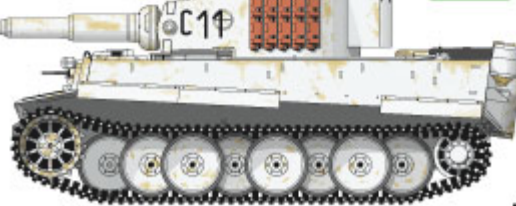

- Zinnmet

- Dunkel Gelb base.
- Olivegrün (sprayed).
- Rotbraun (sprayed).
- White-wash.