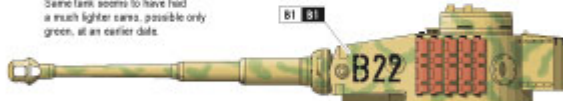

Alternative