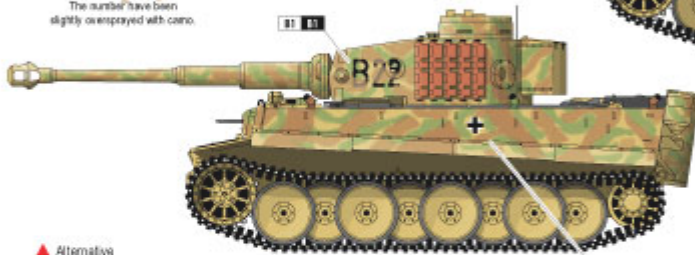

72-A 1159

Print 1
1/72

GROSSDEUTSCHLAND

TIGERS in 1943-44 Early, Mid and Late production Tigers

72-A1159

star-decals@gmx.com

STAR DECALS

wet transfers

www.star-decals.net

B Tiger I - Early prod.

11. SS Pz Reg. GD, Russia in 1943-44

- Dunkel Gelb base.
- Olivegrün (sprayed).
- Rotbraun (sprayed).