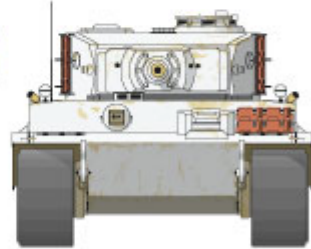

E Tiger I - Mid prod.

11. SS Pz Reg. GD, Russia in Winter 1943-44