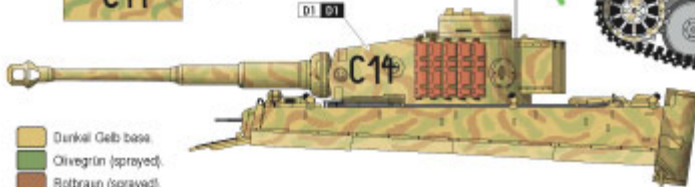

D Tiger I - Early prod.

11. SS Pz Reg. GD, Russia in 1943-44