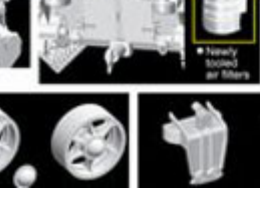

• New rear-hull armor plate w/air filters

• Newly tooled air filters