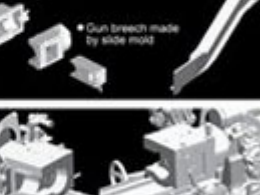

• Gun breech made by slide mold