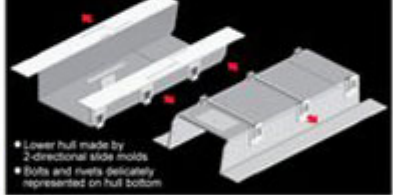

• Detailed instrument panel includes driver's controls