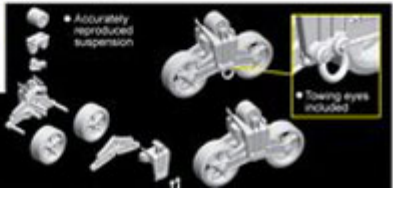

• Accurately reproduced suspension
• Towing eyes included