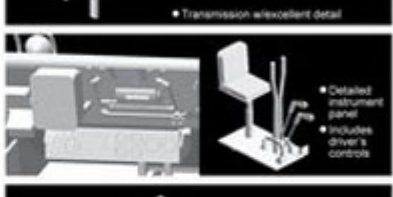

• Transmission w/excellent detail

• Detailed instrument panel includes driver's controls