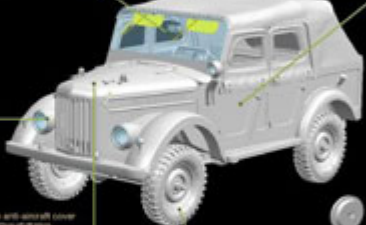

Full details of driving compartment
内饰细节丰富

www.jadarhobby.pl