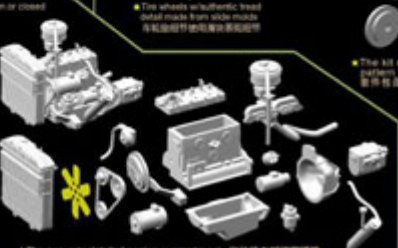

The accurate detailed engine compartment
引擎舱内部结构精致