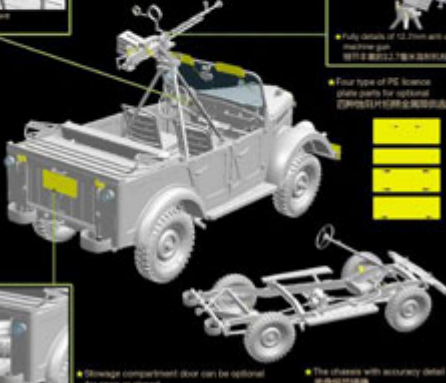

GAZ-69A 4x4 Personnel Truck

嘎斯69A 4X4 军事人员车辆

CB35093 1:35

The canvas with delicate detail
帆布细节精致

Full details of driving compartment
内饰细节丰富

www.jadarhobby.pl

The accurate detailed engine compartment
引擎舱内部结构精致

Four type of PS license
plate parts for optional
四种塑料牌照板可选

The chassis with accuracy detail
底盘结构精致

用心做车好! The Best From Our Heart!

BRONCO MODELS NEW product

www.bronco-model.com E-mail: info@bronco-model.com

www.jadarhobby.pl