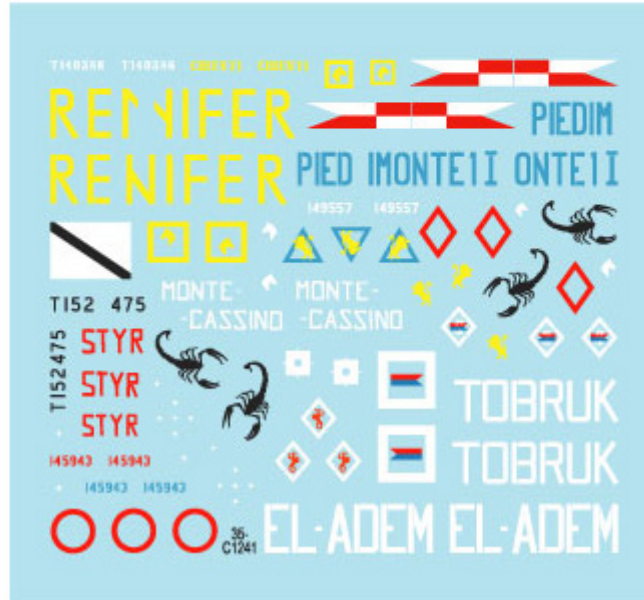

F Sherman Mk II

HQ/Karpaci Ulan Regiment (Carpathian Lancers),
2nd Warszawska Armoured Division, 1944.

Jadar-Model Warszawa... #Salon Modelarski - Raj dla modelarzy