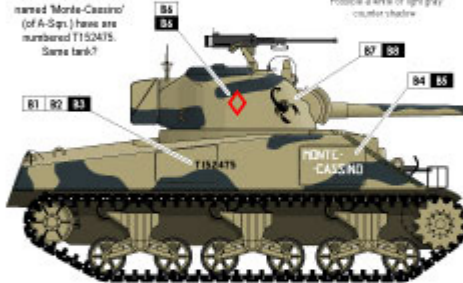

B Sherman Mk III

HQ Regiment 4th Armoured Skorpion,
2nd Armoured Brigade, 1944.

Possible a white or light grey (water) shadow.