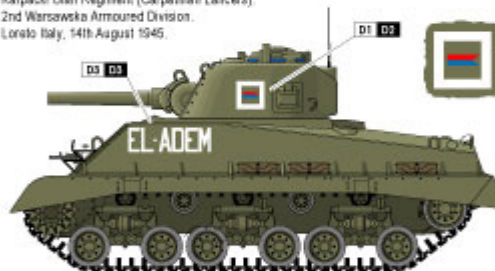

D Sherman Mk IB 105mm HVSS

Karpaczi Ulan Regiment (Carpathian Lancers),
2nd Warszawska Armoured Division,
Loreto Italy, 14th August 1945.