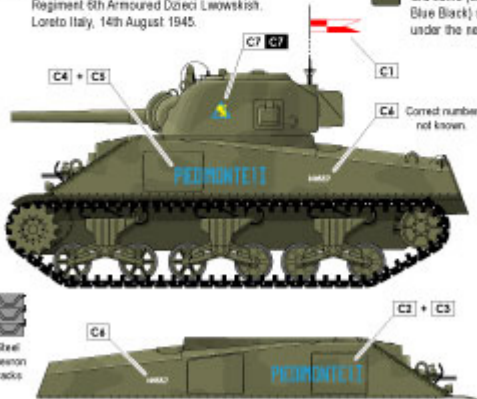

C Sherman Mk III

Regiment 6th Armoured Dzieci Lwowiskich,
Loreto Italy, 14th August 1945.

Olive Drab.
Old camo (Light Mud and Blue Black) still visible under the new paint.