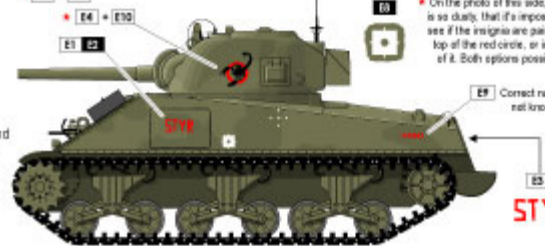

E Sherman Mk III

Regiment 4th Armoured Skorpion,
1944-45.

E5 = E10
E6 = E10