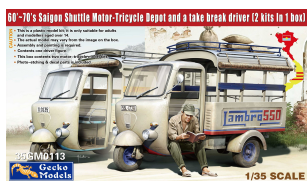

## Gecko Models 35GM0113 1/35 60~70s Saigon Lambro 550 Shuttle Motor-Tricycle Depot and a take break driver (2 kits In 1box)

**Cena :**  
**152,00 PLN**

Producent : **Gecko Models**

Dostępność : **Na zamówienie (Oczekiwanie: 3~7 dni)**

### Gecko Models 35GM0113 1/35 60~70s Saigon Lambro 550 Shuttle Motor-Tricycle Depot and a take break driver (2 kits In 1box)

Wysokiej jakości model plastikowy do sklejania i malowania.  
Składanie ułatwia obrazkowa instrukcja.

### 60~70's Saigon Shuttle Motor-Tricycle Depot and a take break driver (2 kits In 1 box)

- CAUTION**
- ★ This is a plastic model kit; it is only suitable for adults and modellers aged over 14.
  - ★ The actual model may vary from the image on the box.
  - ★ Assembly and painting is required.
  - ★ Contents one driver figure.
  - ★ This box contents two motor-tricycle model kits.
  - ★ Photo-etching & decal parts is included.