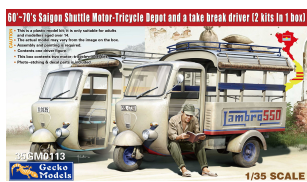

Gecko Models 35GM0113 1/35 60~70s Saigon Lambro 550 Shuttle Motor-Tricycle Depot and a take break driver (2 kits In 1box)

Cena :
152,00 PLN

Producent : **Gecko Models**

Dostępność : **Na zamówienie (Oczekiwanie: 3~7 dni)**

Stan magazynowy : **bardzo wysoki**

Średnia ocena : **brak recenzji**

On individual order

Gecko Models 35GM0113 1/35 60~70s Saigon Lambro 550 Shuttle Motor-Tricycle Depot and a take break driver (2 kits In 1box)

[Zobacz prezentację / Watch presentation](#)

Polecamy!

60~70's Saigon Shuttle Motor-Tricycle Depot and a take break driver (2 kits In 1 box)

- CAUTION**
- ★ This is a plastic model kit; it is only suitable for adults and modellers aged over 14.
 - ★ The actual model may vary from the image on the box.
 - ★ Assembly and painting is required.
 - ★ Contents one driver figure.
 - ★ This box contents two motor-tricycle model kits.
 - ★ Photo-etching & decal parts is included.