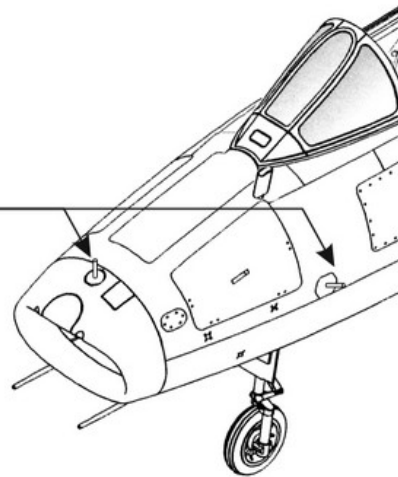

USE CYANOACRYLATE ADHESIVES
UŻYJ KLEJU CYJANDAKRYLOWEGO

MASTER

WWW.MASTER-MODEL.PL
©COPYRIGHT 2024, MASTER - PIOTR CZERKASOW
DESIGNED AND PRODUCED IN POLAND