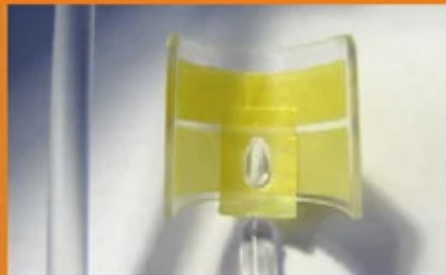

Stan magazynowy : **bardzo wysoki**

Średnia ocena : **brak recenzji**

On individual order

Clear Prop Models CPA48043 1/48 Gloster E28/39 Pioneer double-sided mask on "yellow kabuki paper" for CP kit CP4823

Maski do modelu firmy **for CP CP4823** . Wykonane z "yellow kabuki paper".

Producent: **Clear Prop Models** (Ukraina)

GLOSTER E28/39 PIONEER

ACCESSORIES SET FOR
CLEAR PROP KIT

1:48
#CPA48043

**PAINTING MASK
DOUBLE-SIDED**

NUMBER OF PARTS: 31 pcs

- 1** stages of assembly
- ?** optional
- A** variants of assembly
- do not glue
- A1** part number
- make a hole
- apply decals
- detach with knife
- apply the adhesive mask
- paint
- bend
- repeat the operation N times

THIS SET CONTAINS:

MADE FROM YELLOW KABUKI TYPE PAPER

This product contains metal and resin detail parts for upgrading scale plastic models.

WARNING! This set contains small and sharp parts. Work carefully in a ventilated and well-lit room. Safety glasses are recommended. This product is not suitable for children below 14 years age.