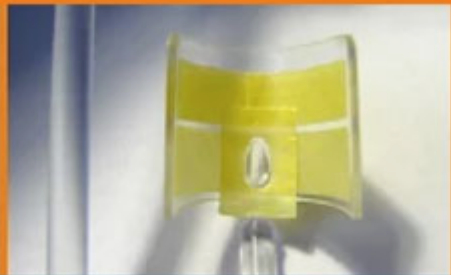

### Clear Prop Models CPA48043 1/48 Gloster E28/39 Pioneer double-sided mask on "yellow kabuki paper" for CP kit CP4823

Maski do modelu firmy **for CP CP4823** . Wykonane z "yellow kabuki paper".

Producent: **Clear Prop Models** (Ukraina)

# GLOSTER E28/39 PIONEER

ACCESSORIES SET FOR  
CLEAR PROP KIT

**1:48**  
#CPA48043

**PAINTING MASK  
DOUBLE-SIDED**

**NUMBER OF PARTS: 31 pcs**

- 1** stages of assembly
- ?** optional
- A** variants of assembly
- do not glue
- A1** part number
- make a hole
- apply decals
- detach with knife
- apply the adhesive mask
- paint
- bend
- repeat the operation N times