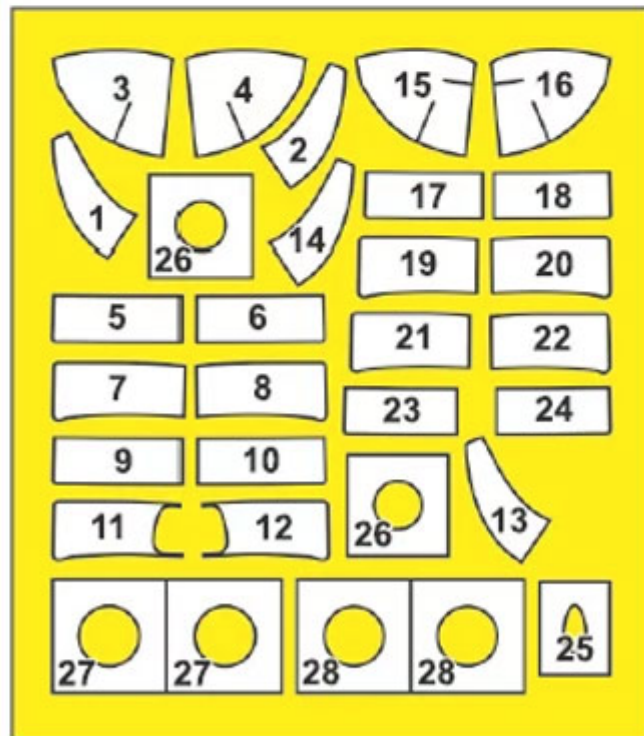

This product contains metal and resin detail parts for upgrading scale plastic models.

WARNING! This set contains small and sharp parts. Work carefully in a ventilated and well-lit room. Safety glasses are recommended. This product is not suitable for children below 14 years age.