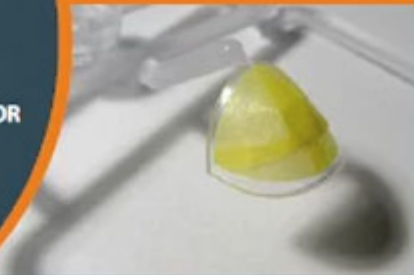

### Clear Prop Models CPA48043 1/48 Gloster E28/39 Pioneer double-sided mask on "yellow kabuki paper" for CP kit CP4823

Maski do modelu firmy **for CP CP4823** . Wykonane z "yellow kabuki paper".

Producent: **Clear Prop Models** (Ukraina)

# GLOSTER E28/39 PIONEER

ACCESSORIES SET FOR  
CLEAR PROP KIT

**1:48**  
#CPA48043

**PAINTING MASK  
DOUBLE-SIDED**

**NUMBER OF PARTS: 31 pcs**

- 1** stages of assembly
- ?** optional
- A** variants of assembly
- do not glue
- A1** part number
- make a hole
- apply decals
- detach with knife
- apply the adhesive mask
- paint
- bend
- repeat the operation N times