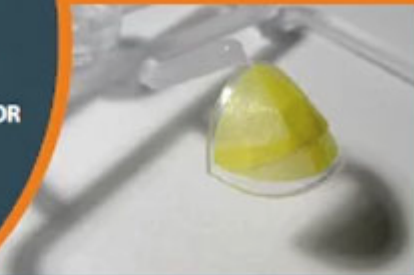

Stan magazynowy : **bardzo wysoki**

Średnia ocena : **brak recenzji**

On individual order

Clear Prop Models CPA48043 1/48 Gloster E28/39 Pioneer double-sided mask on "yellow kabuki paper" for CP kit CP4823

Maski do modelu firmy **for CP CP4823** . Wykonane z "yellow kabuki paper".

Producent: **Clear Prop Models** (Ukraina)

GLOSTER E28/39 PIONEER

ACCESSORIES SET FOR
CLEAR PROP KIT

1:48
#CPA48043

**PAINTING MASK
DOUBLE-SIDED**

NUMBER OF PARTS: 31 pcs

- 1** stages of assembly
- ?** optional
- A** variants of assembly
- do not glue
- A1** part number
- make a hole
- apply decals
- detach with knife
- apply the adhesive mask
- paint
- bend
- repeat the operation N times

THIS SET CONTAINS:

MADE FROM YELLOW KABUKI TYPE PAPER

This product contains metal and resin detail parts for upgrading scale plastic models.

WARNING! This set contains small and sharp parts. Work carefully in a ventilated and well-lit room. Safety glasses are recommended. This product is not suitable for children below 14 years age.