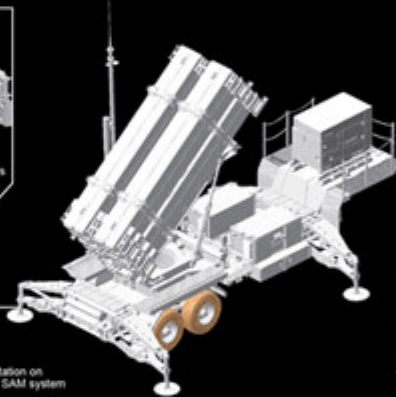

1:35

BLACK LABEL

MIM-104F PATRIOT

SURFACE-TO-AIR MISSILE (SAM) SYSTEM PAC-3 M901 LAUNCHING STATION

• Safety railings use metal cable for maximum realism