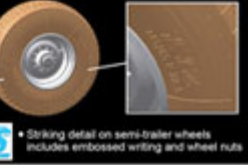

3563

www.dragon-models.com

e-mail: info@dragon-models.com

A Quality Product of **DRAGON**