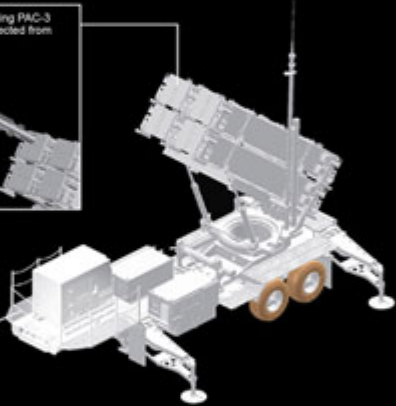

3563

www.dragon-models.com

e-mail: info@dragon-models.com

A Quality Product of **DRAGON**