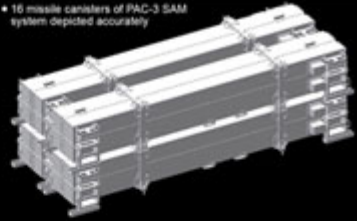

1:35

BLACK LABEL

MIM-104F PATRIOT

SURFACE-TO-AIR MISSILE (SAM) SYSTEM PAC-3 M901 LAUNCHING STATION

• Safety railings use metal cable for maximum realism