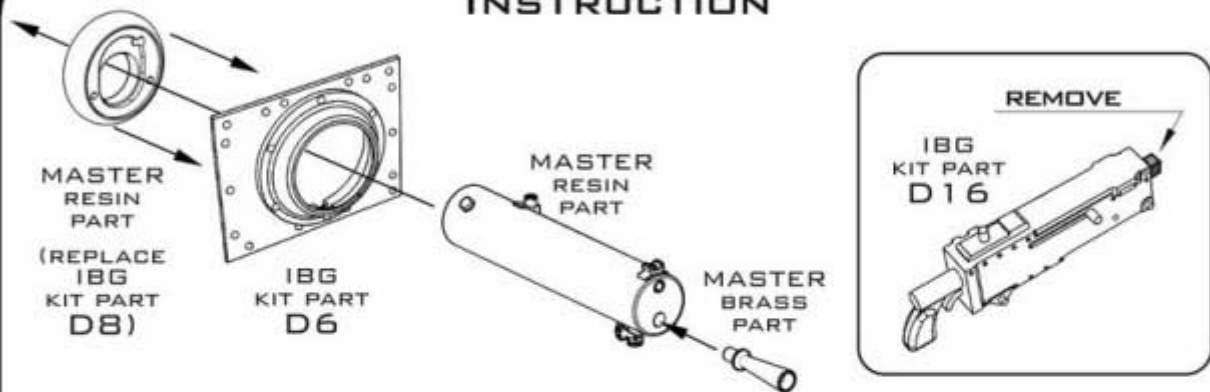

Producent: **MASTER** (Polska)

1:35
GROUND MASTER SERIES
GM-35-035

POLISH LIGHT TANK
7 TP TWIN TURRET
MG WZ.30 UNARMORED GUN BARRELS
AND SIGNAL HORN
NIEOPANCERZONE LUFY I TRĄBKA SYGNAŁOWA

SET INCLUDES
ZESTAW ZAWIERA

INSTRUCTION

MASTER RELATED SETS:

- GM-35-034 - 7TP - SINGLE TURRET - 37MM GUN BARREL & SIGNAL HORN
- GM-35-036 - 7TP - TWIN TURRET - MG WZ.30 (ARMORED BARREL) & SIGNAL HORN
- GM-35-037 - 7TP - DRIVE WHEELS & ENGINE GRILLS (FOR IBG KIT)