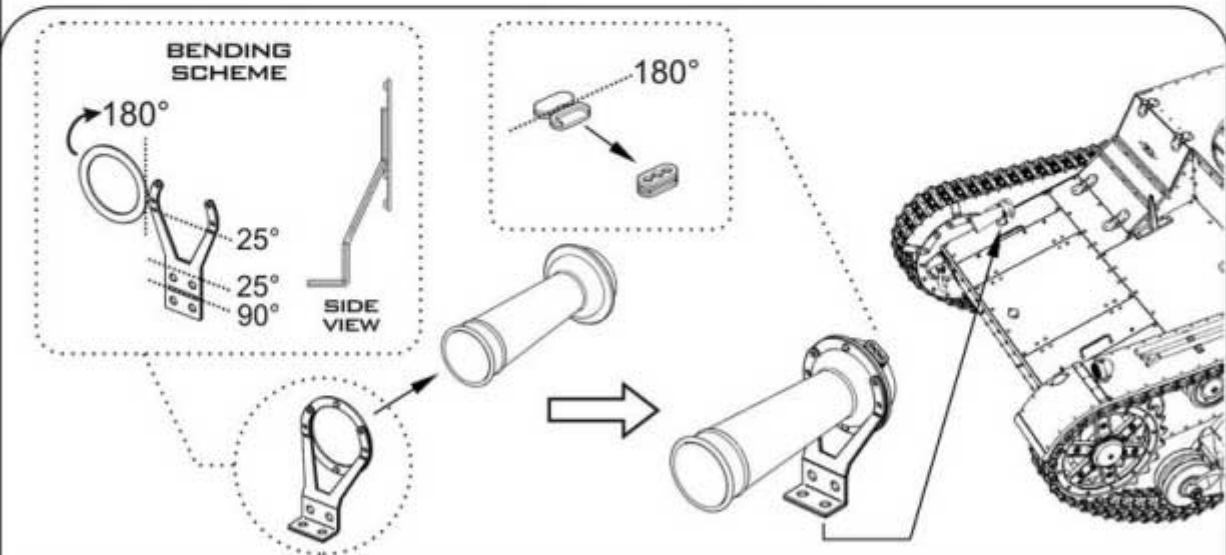

Producent: **MASTER** (Polska)

1:35
GROUND MASTER SERIES
GM-35-035

POLISH LIGHT TANK
7 TP TWIN TURRET
MG WZ.30 UNARMORED GUN BARRELS
AND SIGNAL HORN
NIEOPANCERZONE LUFY I TRĄBKA SYGNAŁOWA

SET INCLUDES
ZESTAW ZAWIERA

INSTRUCTION

MASTER RELATED SETS:

- GM-35-034 - 7TP - SINGLE TURRET - 37MM GUN BARREL & SIGNAL HORN
- GM-35-036 - 7TP - TWIN TURRET - MG WZ.30 (ARMORED BARREL) & SIGNAL HORN
- GM-35-037 - 7TP - DRIVE WHEELS & ENGINE GRILLS (FOR IBG KIT)